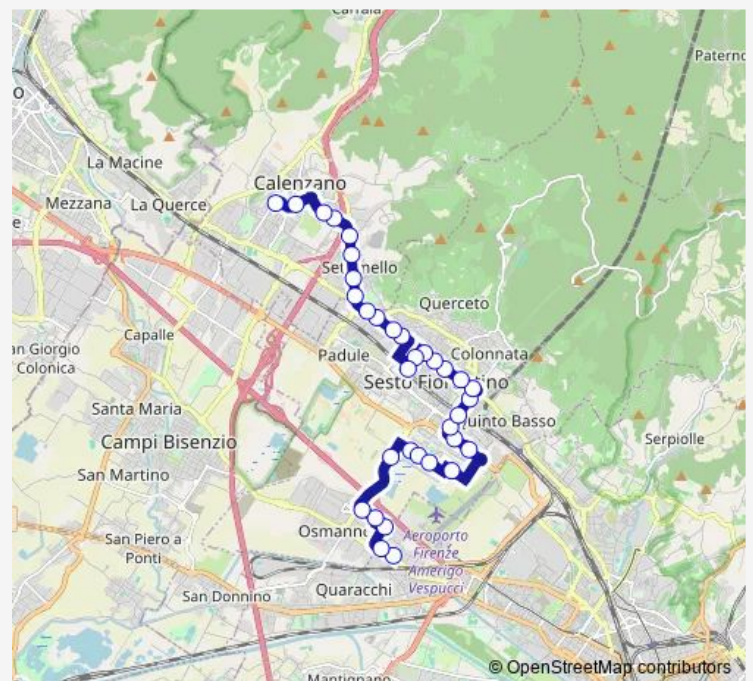

### Route schedule

Michelacci — Cimitero Calenzano

Monday 06:28-19:49

Tuesday 06:28-19:49

Wednesday 06:28-19:49

Thursday 06:28-19:49

Friday 06:28-19:49

Saturday —

### Route info

Direction: Michelacci

Stops: 34

Trip Duration: 0 hour 38 min

Sesto Fs

Coculia

Pratese Stadio

Pratese 03