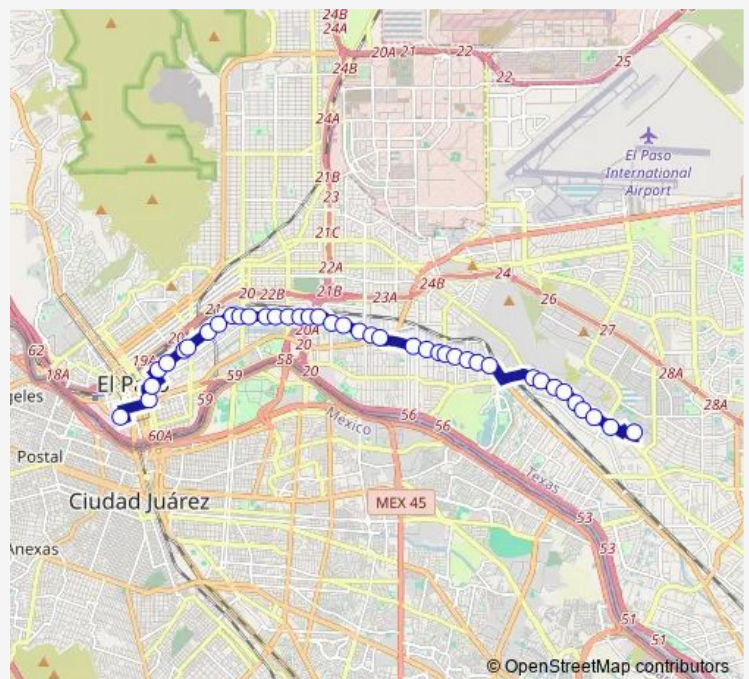

4230 AlamedaWashington

4600 AlamedaHadlock

4700 AlamedaJefferson H

Route schedule

Downtown Transit Ctr Bay D — Valle Verde Campus Bay 1

Monday 05:00-21:15

Tuesday 05:00-21:15

Wednesday 05:00-21:15

Thursday 05:00-21:15

Friday 05:00-21:15

Saturday 05:00-20:15

Sunday —

Route info

Direction: Downtown Transit Ctr Bay D

Stops: 40

Trip Duration: 0 hour 46 min

66 — Valle Verde via North Loop

5000 AlamedaConcepcion

5120 Alameda

5630 AlamedaGlenwood

5800 AlamedaAwbrey

6000 AlamedaMaryland

6100 AlamedaClark

6298 AlamedaCargill

6400 AlamedaAscarate

6624 AlamedaSeville

6808 AlamedaTangier

North LoopDelta

North LoopWoolridge

7102 North LoopDale

7116 North LoopNichols

7150 North Loop