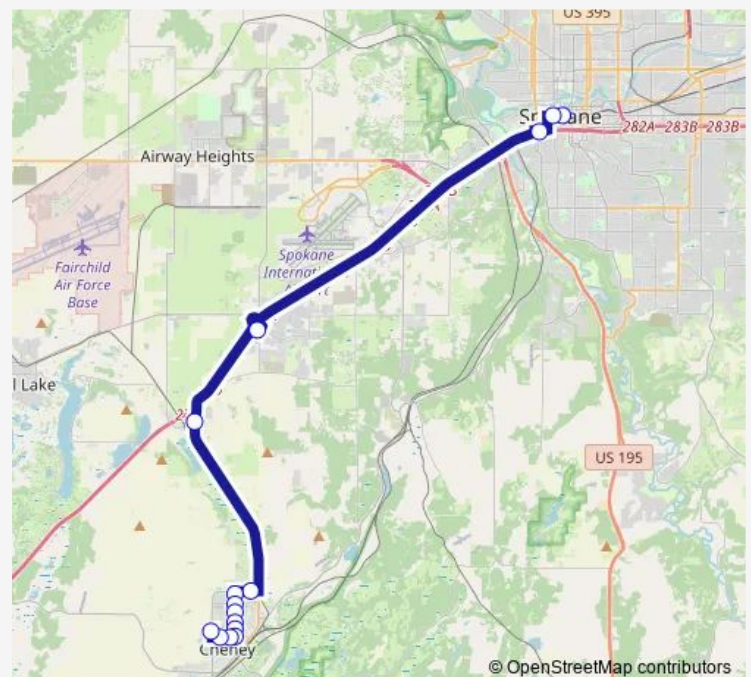

Elm @ 7th

Eagle Station Bay 3

Surbeck Layover

### Route schedule

Plaza Bay 10 — Surbeck Layover

Monday 05:20-17:20

Tuesday 05:20-17:20

Wednesday 05:20-17:20

Thursday 05:20-17:20

Friday 05:20-17:20

Saturday —

### Route info

Direction: Plaza Bay 10

Stops: 15

Trip Duration: 0 hour 31 min

66 — Ewu

## Direction

Eagle Station Bay 2 — Plaza Bay 7

16 stops

[Open route schedule](#)

Eagle Station Bay 2

Elm @ 7th

6th @ Elm

6th @ Oak