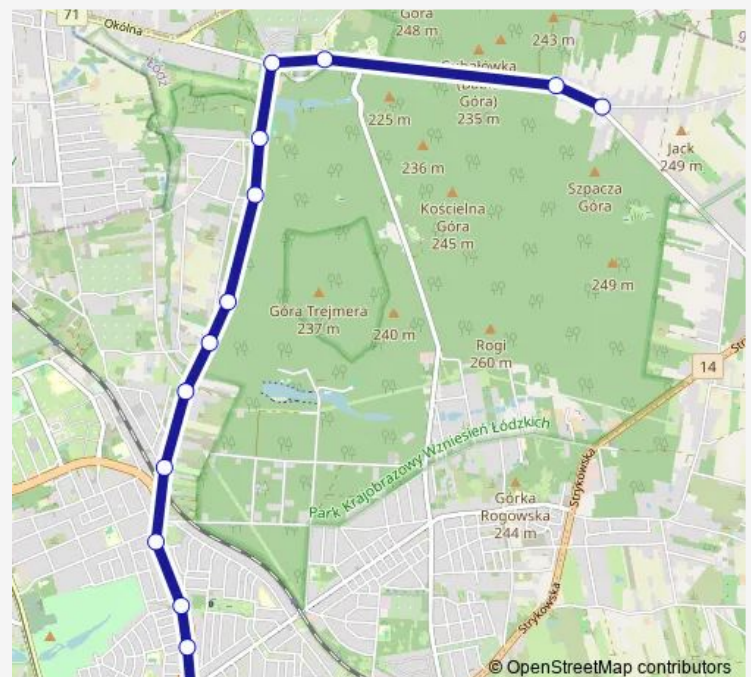

### Route info

Direction: Modrzew (1565)

Stops: 14

Trip Duration: 0 hour 18 min