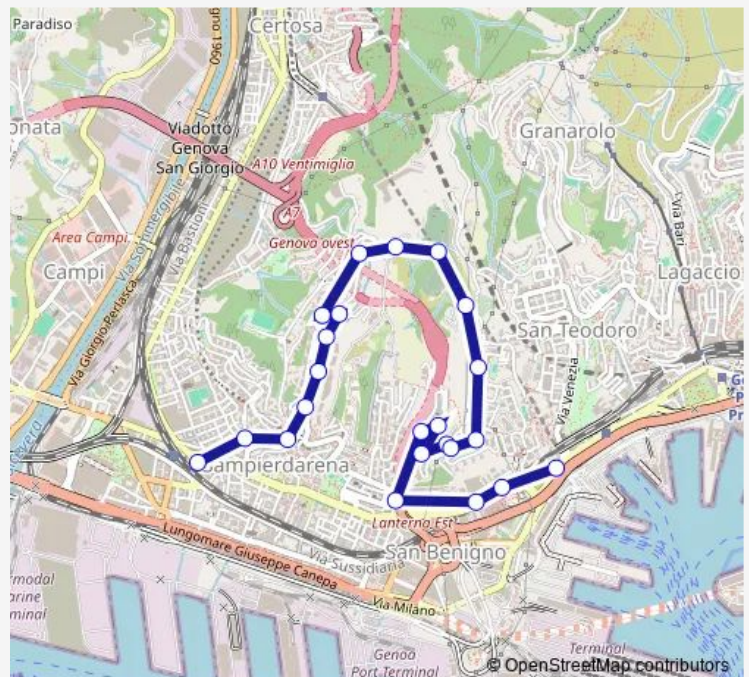

### Route schedule

Dinegro/Terminal Traghetti — Montano/Sampierdarena Fs

Monday 05:45-20:45

Tuesday 05:45-20:45

Wednesday 05:45-20:45

Thursday 05:45-20:45

Friday 05:45-20:45

Saturday 05:45-20:45

### Route info

Direction: Dinegro/Terminal Traghetti

Stops: 23

Trip Duration: 0 hour 25 min

66 — Via Milano - Cim.Castagna - P.za Montano (Samp) **BusMaps**

Farini/Monti

Montano/Sampierdarena Fs

**Route info**

Direction: Dinegro/Terminal Traghetti

Stops: 7

Trip Duration: 0 hour 8 min

**Direction**

Cantore 1/Montano — Dinegro/Terminal Traghetti

6 stops

[Open route schedule](#)