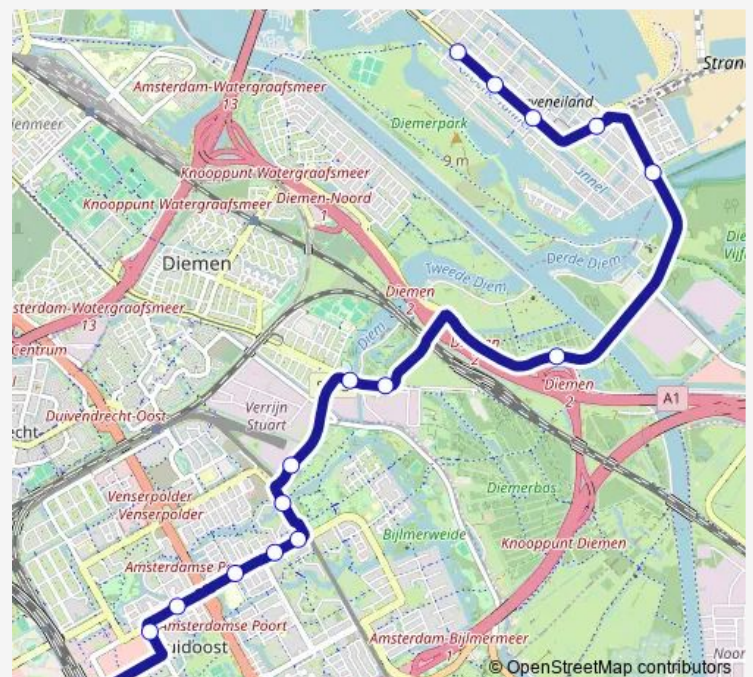

Diemen, Diemerknoop

Amsterdam, Peter Martensstraat

Amsterdam, Lumierestraat

Diemerparklaan

Amsterdam, Daguerrestraat

Amsterdam, Vennepluimstraat

Route schedule

Station Bijlmer Arena — Amsterdam, Vennepluimstraat

Monday 06:22-00:13⁺¹

Tuesday 06:22-00:13⁺¹

Wednesday 06:22-00:13⁺¹

Thursday 06:22-00:13⁺¹

Friday 06:22-00:13⁺¹

Saturday 06:59-00:14⁺¹

Sunday 08:00-00:15⁺¹

Route info

Direction: Station Bijlmer Arena

Stops: 16

Trip Duration: 0 hour 22 min

■ 66 — Lijn 66

BusMaps

Direction

Amsterdam, Vennepluimstraat — Station Bijlmer Arena

17 stops

Thursday 05:50-00:18⁺¹

Friday 05:50-00:18⁺¹

Saturday 06:55-00:10⁺¹

Sunday 07:54-00:10⁺¹

Route info

Direction: Amsterdam, Vennepluimstraat

Stops: 16

Trip Duration: 0 hour 20 min