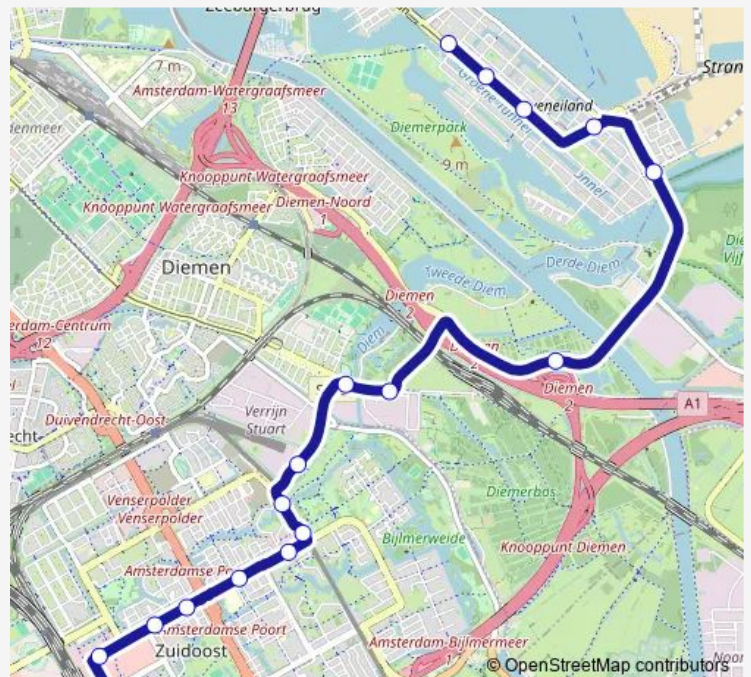

Bus 66 Lijn 66

[Go to website](#)

Direction

Amsterdam, Vennepluimstraat — Station Bijlmer Arena

16 stops

[Open route schedule](#)

Amsterdam, Vennepluimstraat

Amsterdam, Diemerparklaan

Amsterdam, Lumierestraat

Amsterdam, P.Oosterhuisstraat

Amsterdam, Peter Martensstraat

Diemen, Diemerknoop

Stammerkamp

Diemen, Vinkenbrug

Diemen, Provincialeweg

Amsterdam, Geldershoofd

Amsterdam, Station Ganzenhoef

Amsterdam, Annie Romeinplein

Amsterdam, Tulastraat

Amsterdam, Florijn

Amsterdam, Anton de Komplein

Station Bijlmer Arena

Route schedule

Amsterdam, Vennepluimstraat — Station Bijlmer Arena

Monday	05:50-00:18⁺¹
Tuesday	05:50-00:18⁺¹
Wednesday	05:50-00:18⁺¹
Thursday	05:50-00:18⁺¹
Friday	05:50-00:18⁺¹
Saturday	06:55-00:10⁺¹
Sunday	07:54-00:10⁺¹

Route info

Direction: Amsterdam, Vennepluimstraat

Stops: 16

Trip Duration: 0 hour 23 min