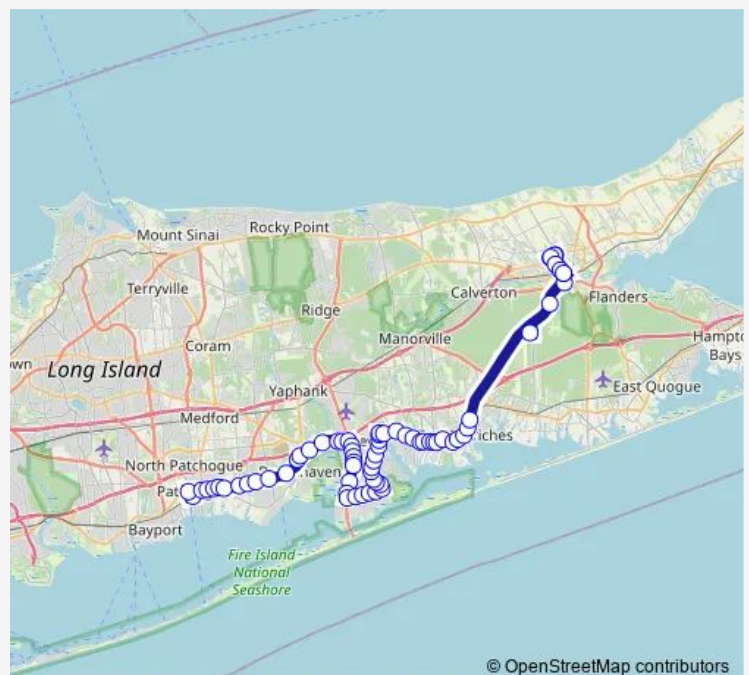

William Floyd Pkwy/Tudor Rd W

### Route schedule

Patchogue Lirr — Riverhead Lirr

Monday	05:05-21:35
Tuesday	05:05-21:35
Wednesday	05:05-21:35
Thursday	05:05-21:35
Friday	05:05-21:35
Saturday	05:35-21:35
Sunday	05:30-20:30

### Route info

Direction: Patchogue Lirr

Stops: 72

Trip Duration: 1 hour 37 min

© OpenStreetMap contributors

66 — Patchogue Long Island Railroad Station to Shirley to Mastic to Riverhead

William Floyd Pkwy/Linden Ave

William Floyd Pkwy/Flintlock Dr

William Floyd Pkwy/Roberts Rd

William Floyd Pkwy/Coraci Blvd

William Floyd Pkwy/Robinwood Dr

Havenwood Dr E/William Floyd Pkwy

Neighborhood Rd/Flower Rd

Neighborhood Rd/Elder Dr