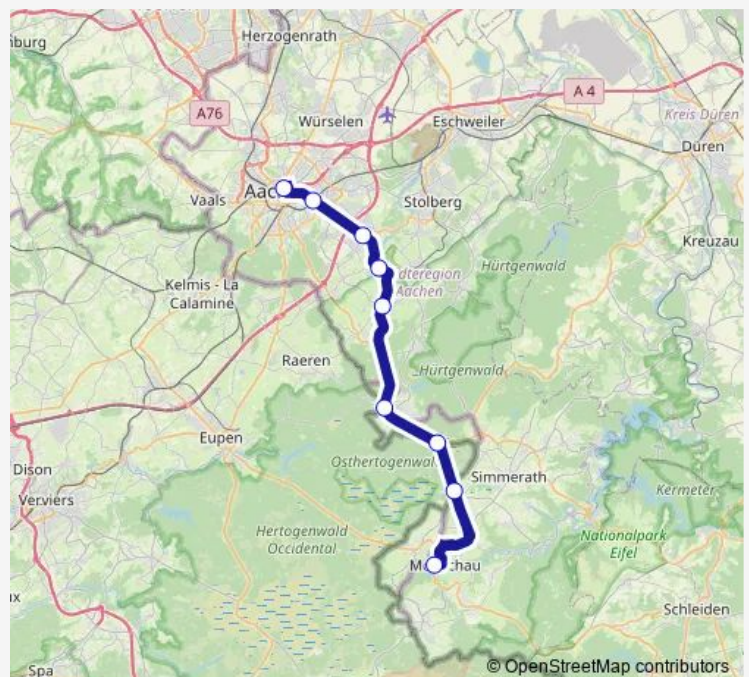

Monschau, Biesweg/Vennbad

Route schedule

Aachen, Bushof — Monschau, Biesweg/Vennbad

Monday	—
Tuesday	—
Wednesday	—
Thursday	—
Friday	—
Saturday	08:45
Sunday	08:45-17:00

Route info

Direction: Aachen, Bushof

Stops: 9

Trip Duration: 0 hour 58 min

Direction

Monschau, Parkhaus — Aachen, Bushof

46 stops

[Open route schedule](#)

Monschau, Parkhaus

Monschau, Flora