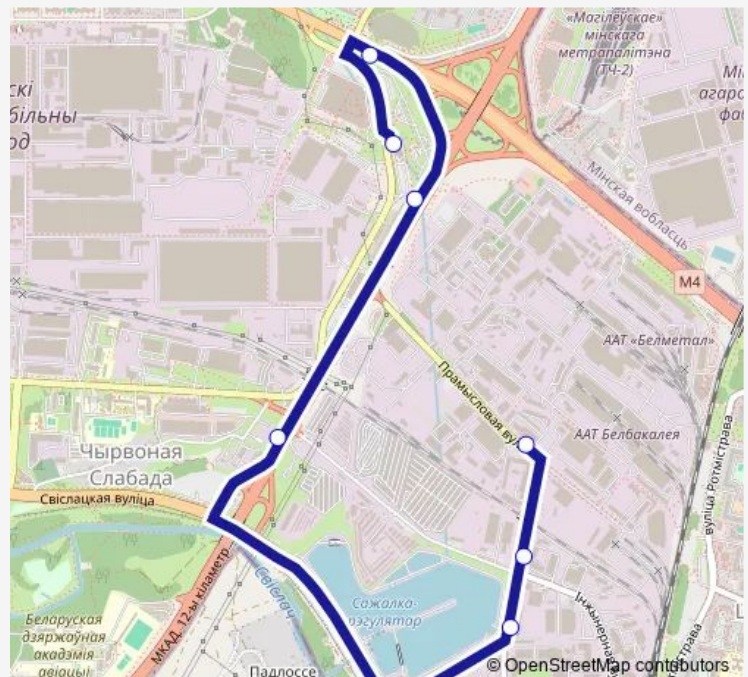

### Route schedule

АС Автозаводская — Промышленная

Monday 06:06-23:35

Tuesday 06:06-23:35

Wednesday 06:06-23:35

Thursday 06:06-23:35

Friday 06:06-23:35

Saturday 07:25-19:27

### Route info

Direction: АС Автозаводская

Stops: 8

Trip Duration: 0 hour 15 min