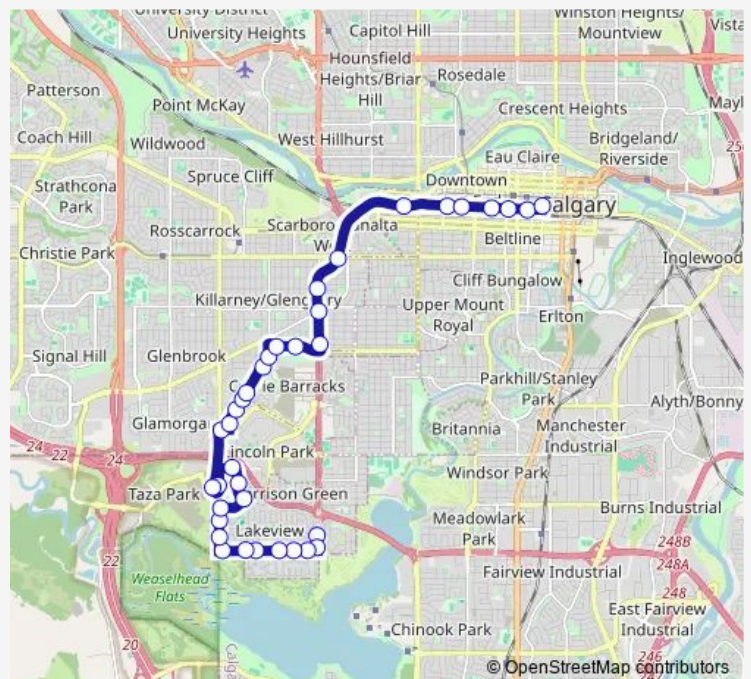

SB Grey Eagle Blvd @ Grey Eagle Dr Sw

NB 37 ST SW @ 54 AV Sw

EB Lakeview DR @ 37 ST Sw

Route schedule

NB 1 ST SW @ 8 AV Sw — SB Crowchild TR @ 63 AV Sw

Monday 05:13-23:45

Tuesday 05:13-23:45

Wednesday 05:13-23:45

Thursday 05:13-23:45

Friday 05:13-23:45

Saturday 05:31-23:14

Sunday 05:31-23:14

Route info

Direction: NB 1 ST SW @ 8 AV Sw

Stops: 30

Trip Duration: 0 hour 30 min

66 — Lakeview

SB Lakeview DR @ La Salle CR Sw

SB Lakeview DR @ 54 AV Sw

SB Lakeview DR @ 58 AV Sw

EB Lancaster WY @ Lakeview DR Sw

EB Lancaster WY @ Leduc CR Sw

SB Lancaster WY @ Lathom CR Sw

EB 63 AV SW @ Louise RD Sw

Route info

Direction: SB Crowchild TR @ 63 AV Sw

Stops: 36

Trip Duration: 0 hour 30 min

Marda Loop Station (Nb)

NB Crowchild TR @ 26 AV Sw

NB Crowchild TR @ 23 AV Sw

17 Avenue SW Station (Nb)