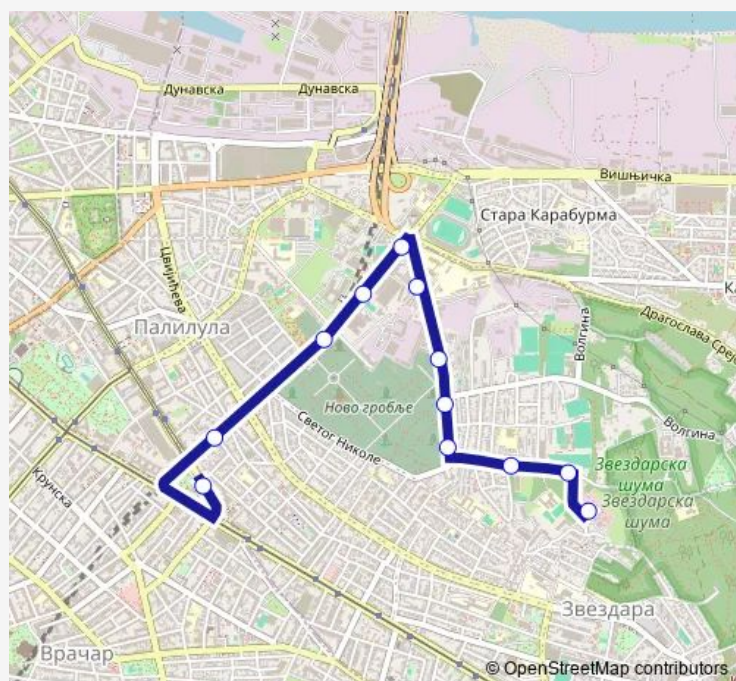

Naučno-Tehnološki Park

**Route schedule**

Vukov Spomenik — Naučno-Tehnološki Park

Monday	06:30-21:25
Tuesday	06:30-21:25
Wednesday	06:30-21:25
Thursday	06:30-21:25
Friday	06:30-21:25
Saturday	06:30-21:25
Sunday	06:30-21:25

**Route info**

Direction: Vukov Spomenik

Stops: 12

Trip Duration: 0 hour 20 min

## Direction

Naučno-Tehnološki Park — Vukov Spomenik

12 stops

[Open route schedule](#)

Naučno-Tehnološki Park

Ntp Ulaz

Oš 1300 Kaplara

Pante Srečkovića