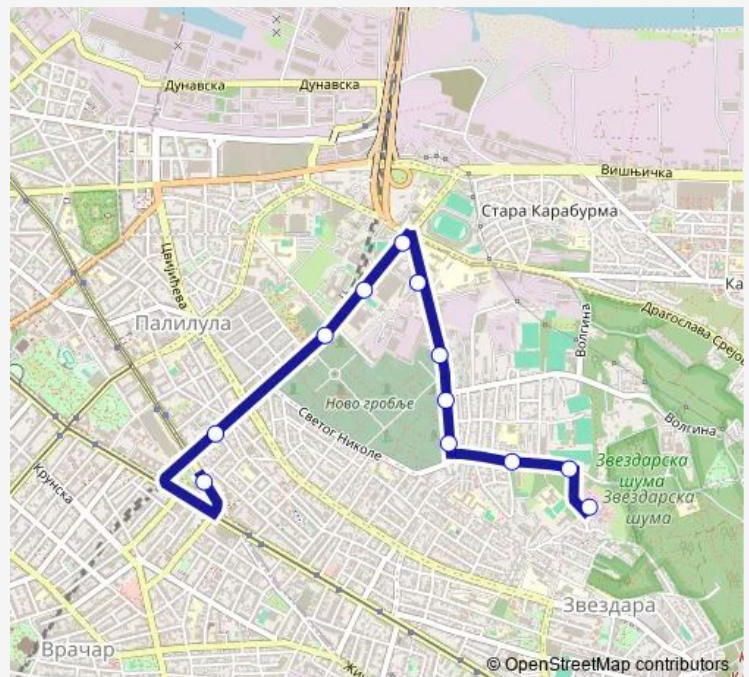

Naučno-Tehnološki Park

Route schedule

Vukov Spomenik — Naučno-Tehnološki Park

Monday	06:30-21:25
Tuesday	06:30-21:25
Wednesday	06:30-21:25
Thursday	06:30-21:25
Friday	06:30-21:25
Saturday	06:30-21:25
Sunday	06:30-21:25

Route info

Direction: Vukov Spomenik

Stops: 12

Trip Duration: 0 hour 20 min

Direction

Naučno-Tehnološki Park — Vukov Spomenik

12 stops

[Open route schedule](#)

Wednesday 06:45-21:25

Thursday 06:45-21:25

Friday 06:45-21:25

Saturday 06:45-21:25

Sunday 06:45-21:25

Route info

Direction: Naučno-Tehnološki Park

Stops: 12