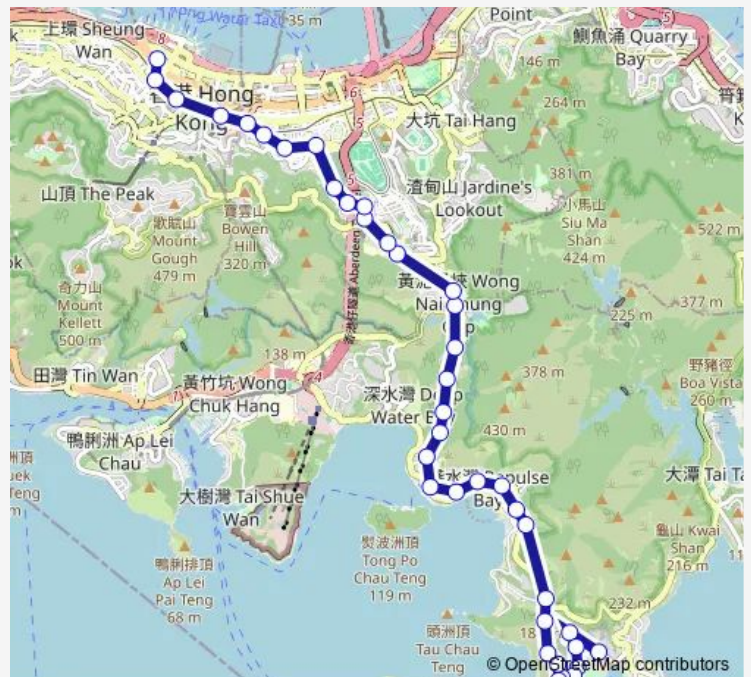

- [Ctb] Stanley Plaza
- [Ctb] Chun MA House MA Hang Estate, Cape Road
- [Ctb] Koon MA House MA Hang Estate, Cape Road
- [Ctb] Kwun YUM Buddhist Monastery, Cape Road
- [Ctb] Cypresswaver Villas, Cape Road
- [Ctb] Cape Drive, Cape Road
- [Ctb] Chung HOM KOK Beach, Chung HOM KOK Road
- [Ctb] 72 Chung HOM KOK Road, Chung HOM KOK Road
- [Ctb] Horizon Drive, Chung HOM KOK Road
- [Ctb] Chung HOM KOK Fire Station, Chung HOM KOK Road
- [Ctb] 11 Chung HOM KOK Road, Chung HOM KOK Road
- [Ctb] Headland Road, Repulse BAY Road
- [Ctb] 102 Repulse BAY Road, Repulse BAY Road
- [Ctb] 90 Repulse BAY Road, Repulse BAY Road
- [Ctb] Repulse BAY Villas, Repulse BAY Road
- [Ctb] Repulse BAY Beach, Repulse BAY Road
- [Ctb] Belleview Drive, Repulse BAY Road
- [Ctb] THE Somerset, Repulse BAY Road
- [Ctb] Manhattan Tower, Repulse BAY Road
- [Ctb] Ming WAI Garden, Repulse BAY Road

Route info

Direction: [Ctb] Stanley Plaza
 Stops: 39
 Trip Duration: 0 hour 52 min

■ 66 — Central (Exchange Square) - MA Hang Estate **BusMaps**

[Ctb] Monte Verde, Repulse BAY Road

[Ctb] 16 Repulse BAY Road, Repulse BAY Road

Friday 07:30-15:30

Saturday —

Sunday —

Route info

Direction: [Ctb] Central (Exchange Square)[[Kmb+Ctb] Exchange Square BUS Terminus/
Central (Exchange Square)

Stops: 33

Trip Duration: 0 hour 52 min

[Ctb] Belleview Drive, Repulse BAY Road