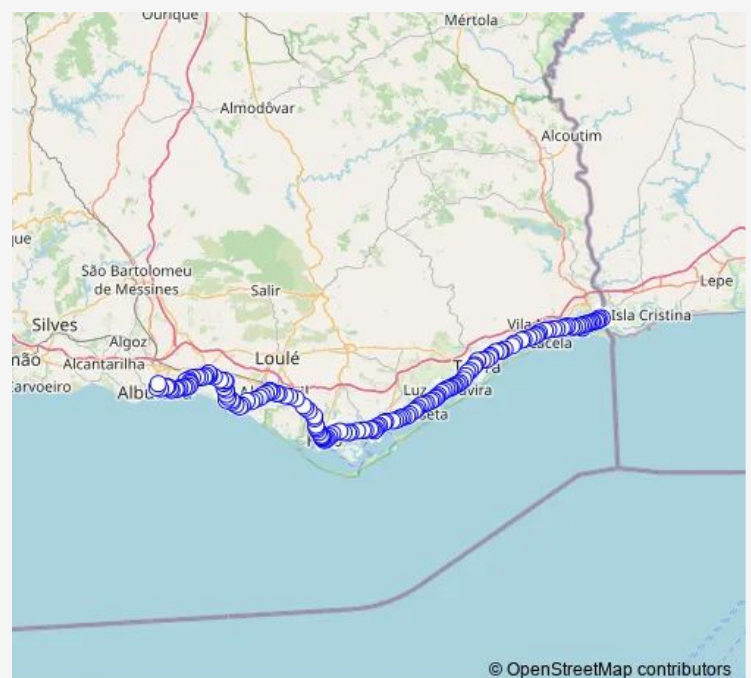

Saturday —

Sunday —

Route info

Direction: Albufeira (Terminal Rodoviário)

Stops: 165

Trip Duration: 3 hour 20 min

© OpenStreetMap contributors

Ponte Barão