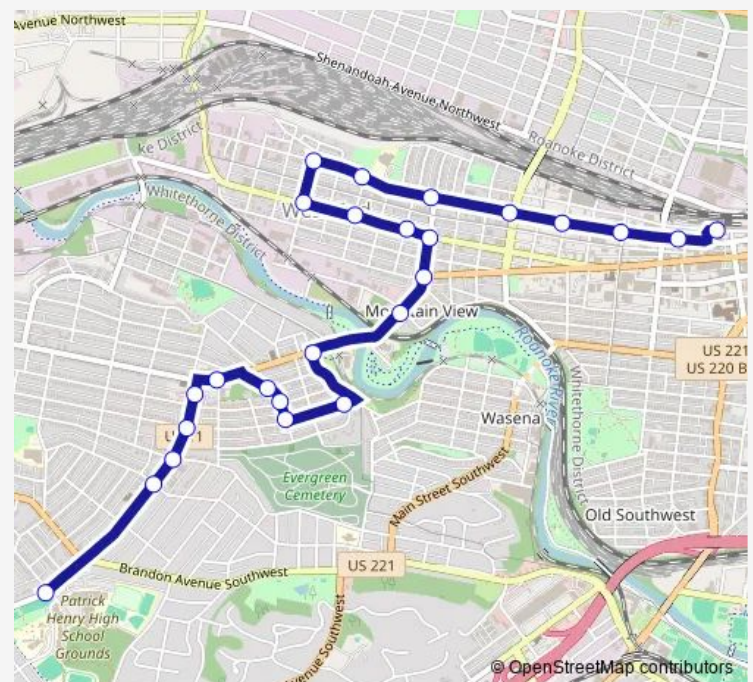

### Direction

Grandin NB at Avenel (Patrick Henry High School) — 3rd St Station Slip N

25 stops

[Open route schedule](#)

Grandin NB at Avenel (Patrick Henry High School)

Grandin NB at Sherwood

Grandin NB at Windsor

Salem Avenue EB at 13th

Salem Avenue EB at 10th

### Route schedule

Grandin NB at Avenel (Patrick Henry High School) — 3rd St Station Slip N

Monday 05:45-19:45

Tuesday 05:45-19:45

Wednesday 05:45-19:45

Thursday 05:45-19:45

Friday 05:45-19:45

Saturday 05:45-19:45

### Route info

Direction: Grandin NB at Avenel (Patrick Henry High School)

Stops: 25

Trip Duration: 0 hour 30 min

66 — 66 -Grandin Road (PH High School) to 3rd St Station

Salem EB at 8th

Salem Avenue EB at 6th