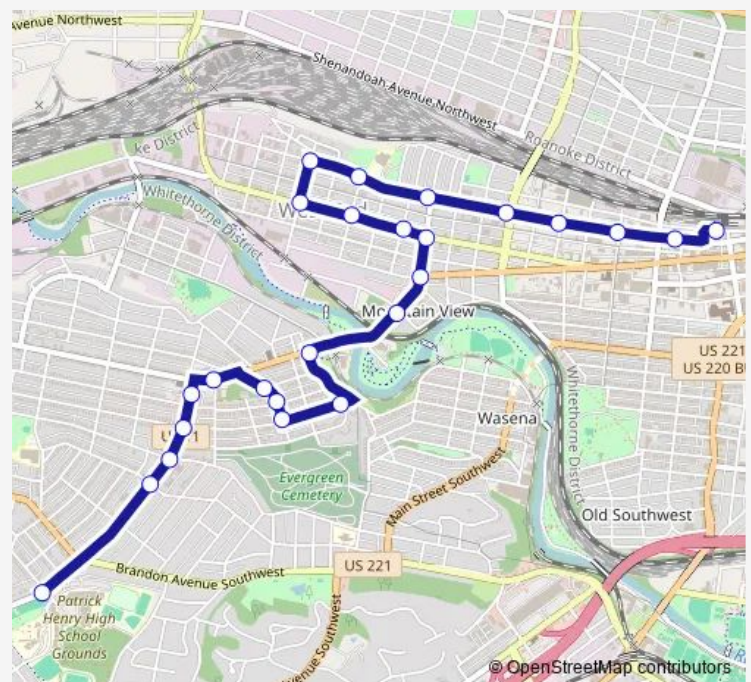

### Direction

Grandin NB at Avenel (Patrick Henry High School) — 3rd St Station Slip N

25 stops

[Open route schedule](#)

Grandin NB at Avenel (Patrick Henry High School)

Grandin NB at Sherwood

Grandin NB at Windsor

Salem Avenue EB at 13th

Salem Avenue EB at 10th

### Route schedule

Grandin NB at Avenel (Patrick Henry High School) — 3rd St Station Slip N

Monday 05:45-19:45

Tuesday 05:45-19:45

Wednesday 05:45-19:45

Thursday 05:45-19:45

Friday 05:45-19:45

Saturday 05:45-19:45

### Route info

Direction: Grandin NB at Avenel (Patrick Henry High School)

Stops: 25

Trip Duration: 0 hour 30 min

66 — 66 -Grandin Road (PH High School) to 3rd St Station

Salem EB at 8th

Salem Avenue EB at 6th