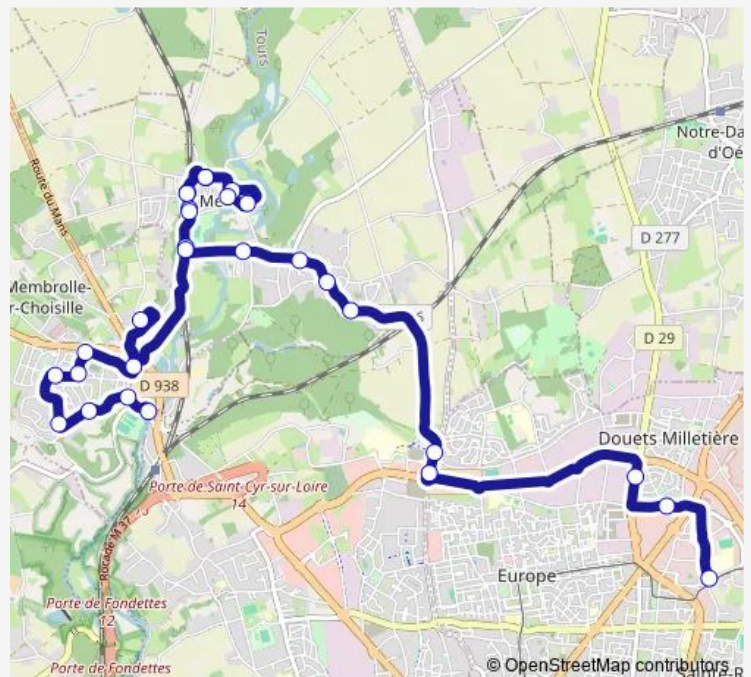

Moulin Maillet

Route schedule

Val Choisille — Lycée Vaucanson

Monday	07:00
Tuesday	07:00
Wednesday	07:00
Thursday	07:00
Friday	07:00
Saturday	—
Sunday	—

Route info

Direction: Val Choisille

Stops: 29

Trip Duration: 0 hour 44 min

Direction

Lycée Vaucanson — Val Choisille

34 stops

[Open route schedule](#)

Lycée Vaucanson

Torricelli

D'Alembert

Abbaye Gatines