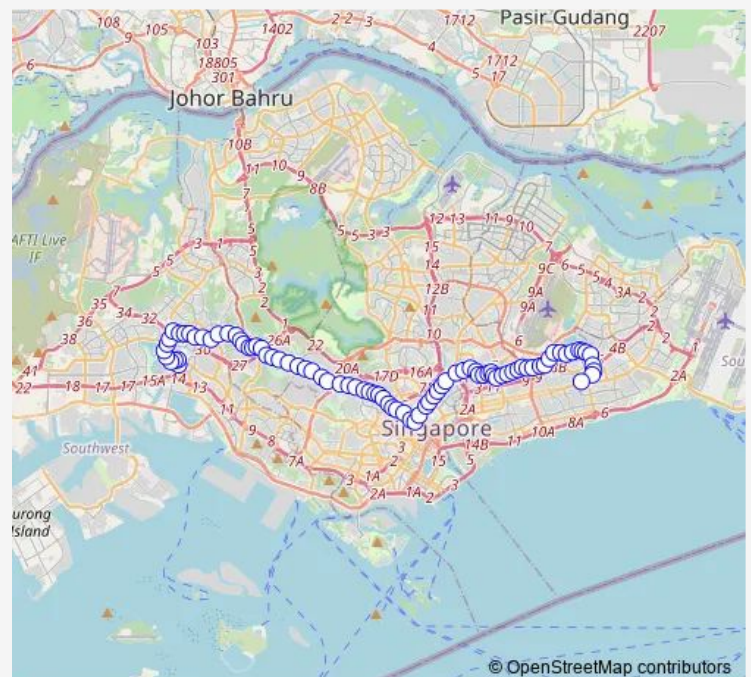

Thursday 05:30

Friday 05:30

Saturday 05:30

Sunday 06:00

Route info

Direction: Jurong East Int

Stops: 86

Trip Duration: 2 hour 10 min

Opp Beauty World Stn

Goh & Goh Bldg

Opp Bt Timah Plaza

Opp King Albert Pk Stn

Hua Guan Gdns

Opp The Nexus

Aft Swiss Club Rd

Opp Sixth Ave Stn