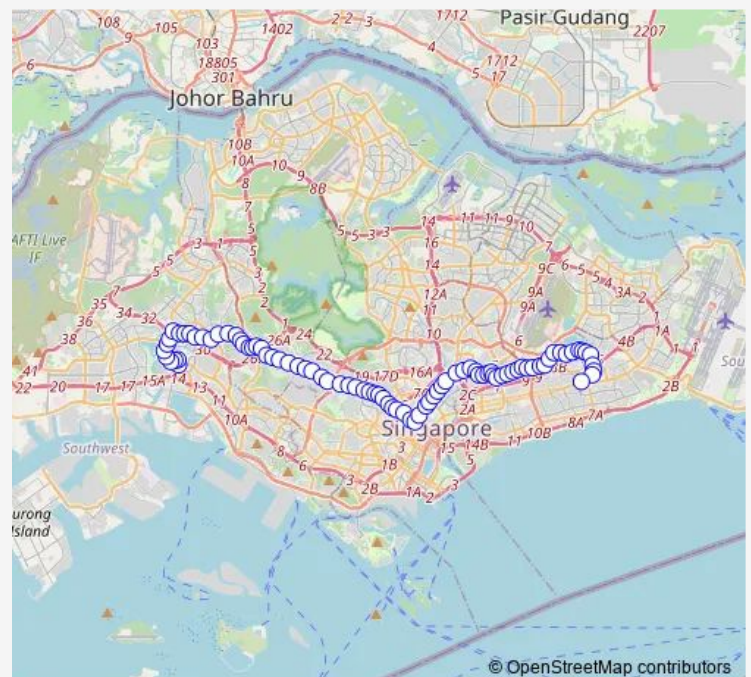

### Route schedule

Jurong East Int — Bedok Int

Monday 05:30

Tuesday 05:30

Wednesday 05:30

Thursday 05:30

Friday 05:30

Saturday 05:30

### Route info

Direction: Jurong East Int

Stops: 86

Trip Duration: 2 hour 10 min

Opp Beauty World Stn

Goh & Goh Bldg

Opp Bt Timah Plaza

Opp King Albert Pk Stn