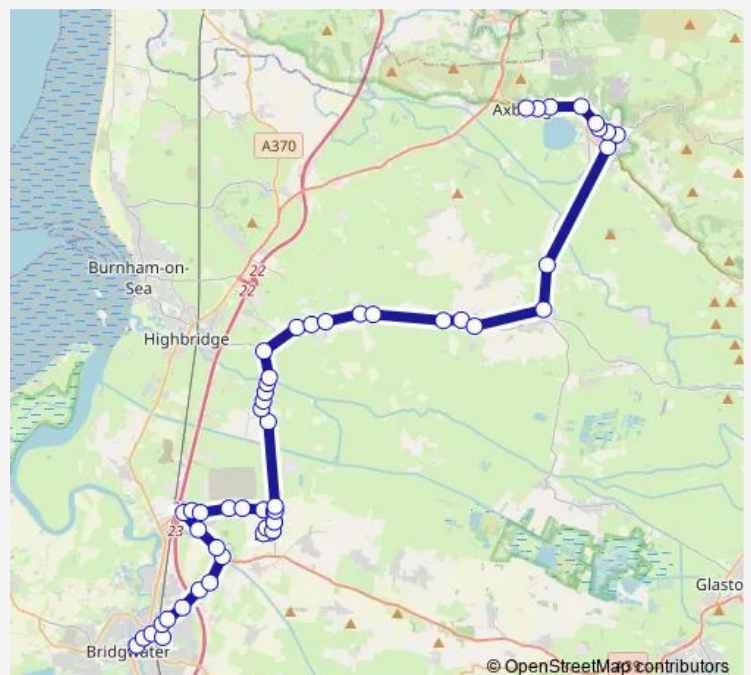

Bus 66 Axbridge - Cheddar - Wedmore - Mark - Bridgwater College

[Go to website](#)

Direction

Bus Station — Town Hall

54 stops

[Open route schedule](#)

- Bus Station
- Sainsburys
- The Sportsman
- Bridgwater College
- Bath Road
- Trevor Road
- Filling Station
- Horsey Lane
- Bradney Lane
- Crandon Bridge
- Knowle Hall
- Puriton Hill
- Village Hall
- Butchers Shop
- Manse Lane
- Rof Factory
- Rof Factory
- Cockers Hill
- The Green
- Woolavington Hill
- Knowle End

Route schedule

Bus Station — Town Hall

Monday	16:35
Tuesday	16:35
Wednesday	16:35
Thursday	16:35
Friday	16:35
Saturday	—
Sunday	—

Route info

Direction: Bus Station

Stops: 54

Trip Duration: 1 hour 15 min

66 — Axbridge - Cheddar - Wedmore - Mark - Bridgwater College

Monday 07:40

Tuesday 07:40

Wednesday 07:40

Thursday 07:40

Friday 07:40

Saturday —

Sunday —

Route info