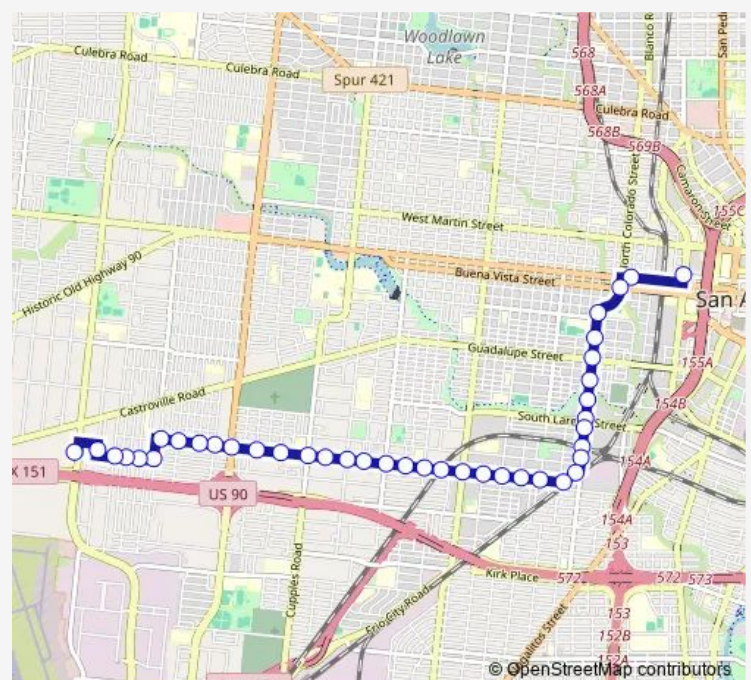

Ceralvo & Hamilton

Ceralvo & Driftwood

Ceralvo & S. Zaramora

Route schedule

S.W.36th AT Univ. Health Clin-S.W. — CENTRO PLAZA - MID BLOCK SOUTH

Monday 04:37-21:17

Tuesday 04:37-21:17

Wednesday 04:37-21:17

Thursday 04:37-21:17

Friday 04:37-21:17

Saturday 04:36-20:36

Sunday 04:36-20:41

Route info

Direction: S.W.36th AT Univ. Health Clin-S.W.

Stops: 37

Trip Duration: 0 hour 26 min

CENTRO PLAZA - MID BLOCK SOUTH

Direction

CENTRO PLAZA - SE CORNER — S.W.36th AT Univ. Health Clin-S.W.

40 stops

[Open route schedule](#)

CENTRO PLAZA - SE CORNER

W. Commerce & Richter

Colorado & Buena Vista

Tuesday 05:58-21:35

Wednesday 05:58-21:35

Thursday 05:58-21:35

Friday 05:58-21:35

Saturday 06:00-20:58

Sunday 06:00-21:05

Route info

Direction: CENTRO PLAZA - SE CORNER