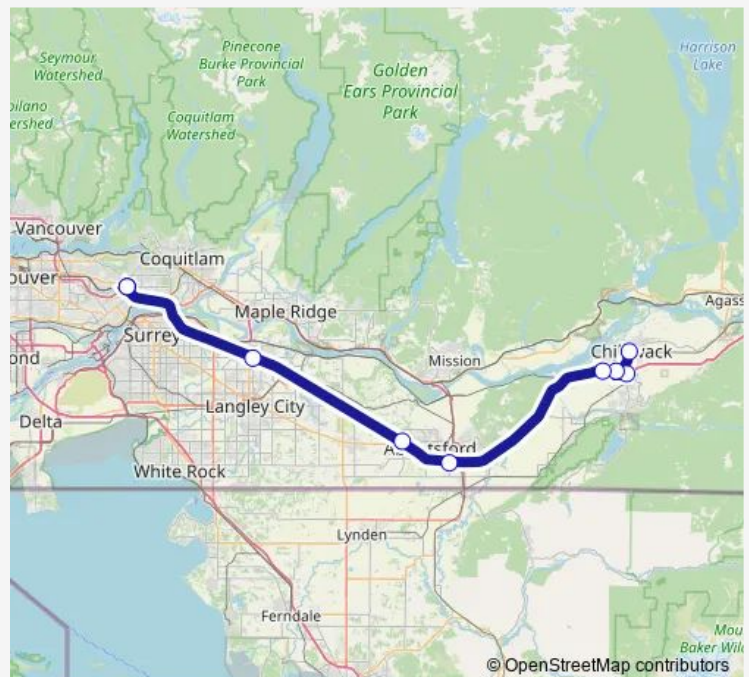

Yale Rd at Evans Rd

Lickman P&R

Mccallum P&R

Highstreet Mall

Carvolth Exch Bay 1

Gatineau Pl at Lougheed Stn

Lougheed Stn Bay 1

Route schedule

Downtown Chilliwack Bay B — Lougheed Stn Bay 1

Monday 04:43-19:24

Tuesday 04:43-19:24

Wednesday 04:43-19:24

Thursday 04:43-19:24

Friday 04:43-19:24

Saturday 06:45-18:30

Sunday 08:35-18:30

Route info

Direction: Downtown Chilliwack Bay B

Stops: 9

Trip Duration: 1 hour 29 min

66 — Fraser Valley Express

Direction

Lougheed Stn Bay 1 — Downtown Chilliwack

8 stops

[Open route schedule](#)

Lougheed Stn Bay 1

Carvolth Exch Bay 13

Highstreet Mall

Mccallum P&R

Lickman P&R

Yale Rd at Evans Rd

Vedder Rd at Luckakuck Way