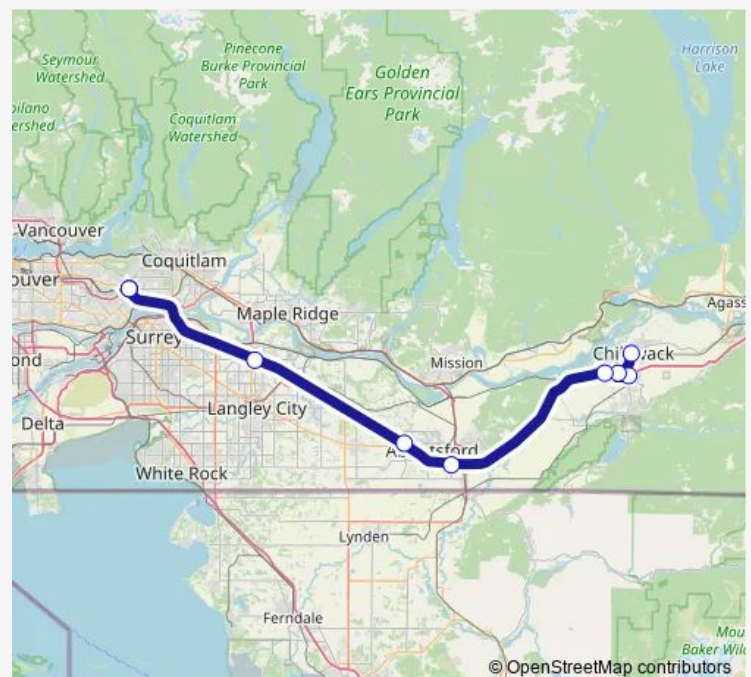

Yale Rd at Evans Rd

Lickman P&R

Mccallum P&R

Highstreet Mall

Carvolth Exch Bay 1

Gatineau Pl at Lougheed Stn

Lougheed Stn Bay 1

Route schedule

Downtown Chilliwack Bay B — Lougheed Stn Bay 1

Monday 04:43-19:24

Tuesday 04:43-19:24

Wednesday 04:43-19:24

Thursday 04:43-19:24

Friday 04:43-19:24

Saturday 06:45-18:30

Sunday 08:35-18:30

Route info

Direction: Downtown Chilliwack Bay B

Stops: 9

Trip Duration: 1 hour 27 min

66 — Fraser Valley Express

Direction

Lougheed Stn Bay 1 — Downtown Chilliwack

8 stops

[Open route schedule](#)

Lougheed Stn Bay 1

Carvolth Exch Bay 13

Highstreet Mall

Mccallum P&R

Lickman P&R

Yale Rd at Evans Rd

Vedder Rd at Luckakuck Way