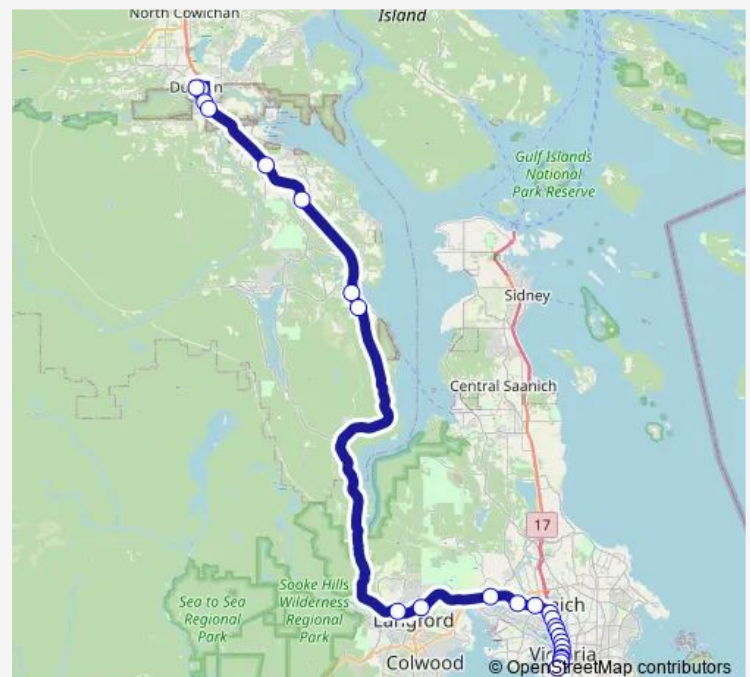

Douglas & Hillside

Douglas & Bay

Douglas & Discovery

Route schedule

Village Green Mall — Legislature Terminal

Monday 05:34-09:23

Tuesday 05:34-09:23

Wednesday 05:34-09:23

Thursday 05:34-09:23

Friday 05:34-09:23

Saturday 09:17-15:43

Sunday —

Route info

Direction: Village Green Mall

Stops: 26

Trip Duration: 1 hour 24 min

66 — CVX Cowichan - Victoria Express

Douglas & Pandora (Victoria City Hall)

Douglas & View

Douglas & Fort

Douglas & Courtney

Legislature Terminal

Direction

Legislature Terminal — Village Green Mall

23 stops

[Open route schedule](#)

Legislature Terminal

Douglas St at Courtney St

Douglas & Fort

Douglas & Pandora

Douglas & Discovery

Douglas & Kings