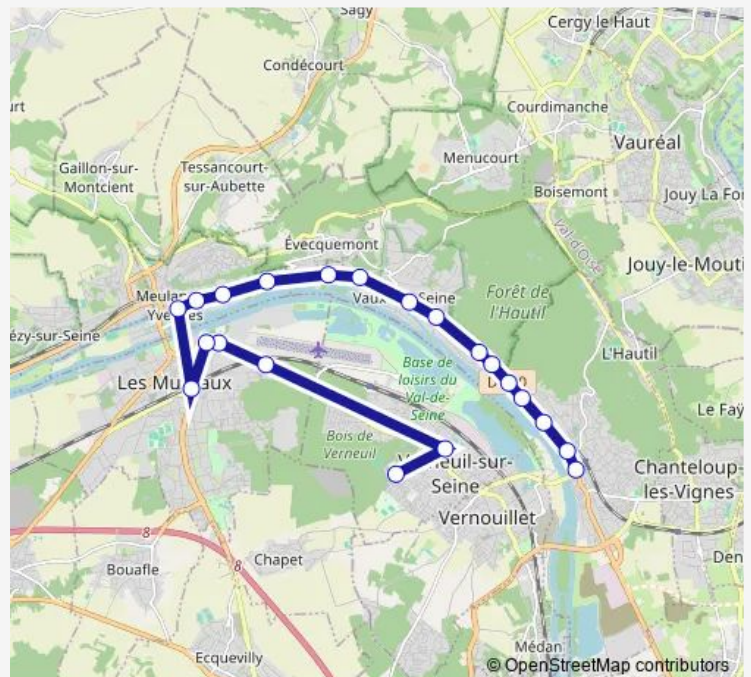

Senet / Triel-sur-Seine

Route schedule

Collège Jean Zay — Senet / Triel-sur-Seine

Monday 17:15

Tuesday 17:15

Wednesday 12:45

Thursday 17:15

Friday —

Saturday —

Sunday —

Route info

Direction: Collège Jean Zay

Stops: 21

Trip Duration: 0 hour 44 min

Direction

Notre-Dame Chemin Vert — Senet / Triel-sur-Seine

20 stops

[Open route schedule](#)

Notre-Dame Chemin Vert

Route de Verneuil

Aérospatiale

Rouillard

Gare des Mureaux - Rd43

Arquebuse

Thursday 07:20

Friday —

Saturday —

Sunday —

Route info

Direction: Senet / Triel-sur-Seine

Stops: 20

Trip Duration: 0 hour 48 min