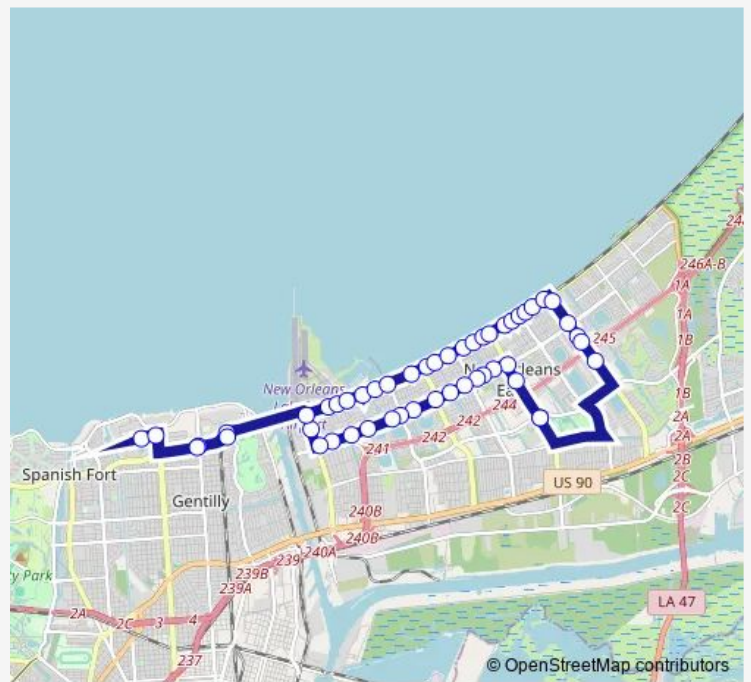

Bus 66 Hayne Loop

[Go to website](#)

Direction
 Lake Forest Library Hub — Lake Forest Library Hub
 50 stops
[Open route schedule](#)

- Lake Forest Library Hub
- Read at Plainfield
- Read at Morrison
- Morrison at Weaver
- Morrison at Shubrick
- Morrison at Hickman
- Morrison at Burk
- Morrison at Benson Ct
- Morrison at Crowder
- Morrison at Primrose
- Morrison at Mayo
- Morrison at Eastmore
- Morrison at Martin Drive
- Morrison at Newcastle
- Morrison at Foch
- Morrison at Alabama
- Downman at Curran
- Downman at Hayne
- L C Simon at Press Dr
- LC Simon Dr. at Franklin Ave.
- University of New Orleans

Route schedule

Lake Forest Library Hub — Lake Forest Library Hub

Monday	04:15-21:45
Tuesday	04:15-21:45
Wednesday	04:15-21:45
Thursday	04:15-21:45
Friday	04:15-21:45
Saturday	04:15-21:45
Sunday	04:15-21:45

Route info

Direction: Lake Forest Library Hub
 Stops: 50
 Trip Duration: 0 hour 56 min

66 — Hayne Loop

Alumni Dr. at Elysian Fields Ave.

L C Simon at Franklin

LC Simon Dr. at Press Dr.

Hayne at 6240 Hayne

Hayne at Lamb

The schedule is provided in the local timezone. Times with "(+1)" indicate departures on the next day.

PDF file created on 2025-01-16

2024 BusMaps.com - All Rights Reserved