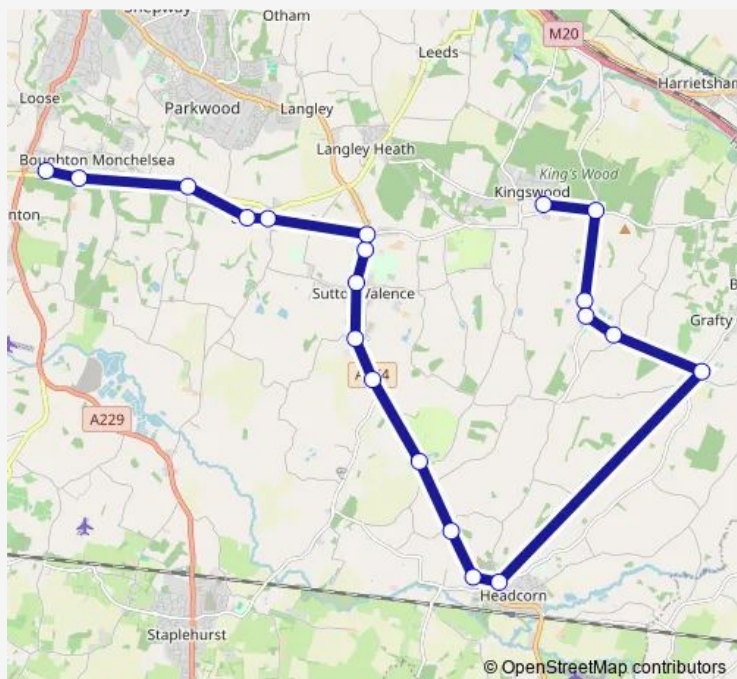

Bus 66 Kingswood - Chart Sutton - Cornwallis Academy

[Go to website](#)

Direction

Village Hall — Cornwallis Academy

20 stops

[Open route schedule](#)

- Village Hall
- Ulcombe Hill
- The Harrow
- School
- Pye Corner
- Eastwood Road
- Forge Lane
- Bankfields
- Stonestile Road
- Weald of Kent Golf Club
- Layby
- The Harbour
- King's Head
- Village Hall
- Warmlake Crossroads
- Chart Corner
- Cobfield
- Marlpit Farm
- Loddington Lane
- Cornwallis Academy

Route schedule

Village Hall — Cornwallis Academy

Monday	07:20
Tuesday	07:20
Wednesday	07:20
Thursday	07:20
Friday	07:20
Saturday	—
Sunday	—

Route info

Direction: Village Hall

Stops: 20

Trip Duration: 0 hour 50 min

66 — Kingswood - Chart Sutton - Cornwallis Academy

Direction

Cornwallis Academy — Village Hall

20 stops

[Open route schedule](#)

Cornwallis Academy

Loddington Lane

Marlpit Farm

Cobfield

Chart Corner

Warmlake Crossroads

Village Hall

King's Head

The Harbour

Layby

Weald of Kent Golf Club