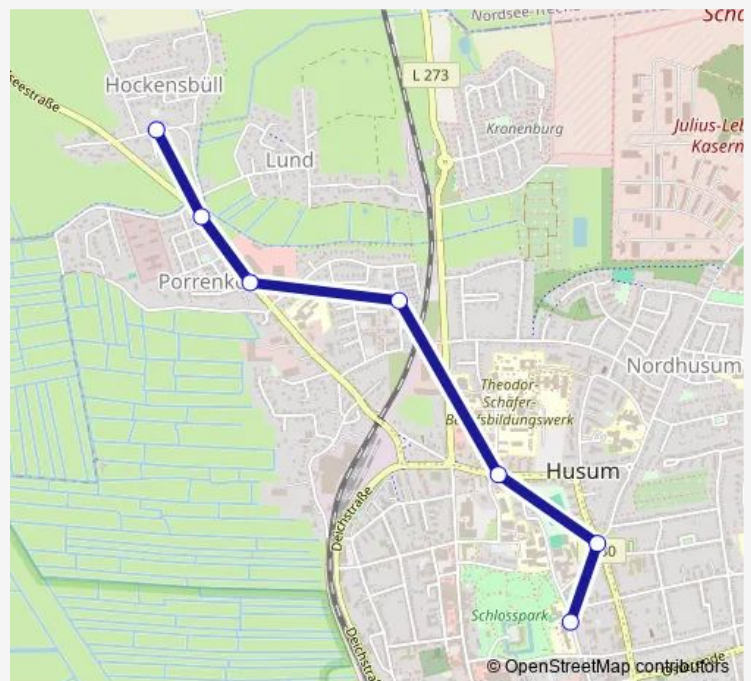

Direction

Husum-Hockensbüll, Dorf, Mast 2u — Husum, Bürgerschule, Mast 1r

7 stops

[Open route schedule](#)

Husum-Hockensbüll, Dorf, Mast 2u

Husum, Hockensbüll Brücke, Mast 2l

Husum, Marienburger Straße, Mast 2l

Husum, Schönlankerstraße, Mast 2l

Husum, Adolf-Brütt-Straße, Mast 2u

Husum, Gemeinschaftsschule Nord, Mast 2l

Husum, Bürgerschule, Mast 1r

Route schedule

Husum-Hockensbüll, Dorf, Mast 2u — Husum, Bürgerschule, Mast 1r

Monday	07:34
Tuesday	—
Wednesday	—
Thursday	—
Friday	—
Saturday	—
Sunday	07:34

Route info

Direction: Husum-Hockensbüll, Dorf, Mast 2u

Stops: 7

Trip Duration: 0 hour 14 min

66 Bus time schedules and route maps are available in an offline PDF at busmaps.com. Use the busmaps.com website to see live bus times, train schedule or subway schedule, and step-by-step directions for all public transit in Husum