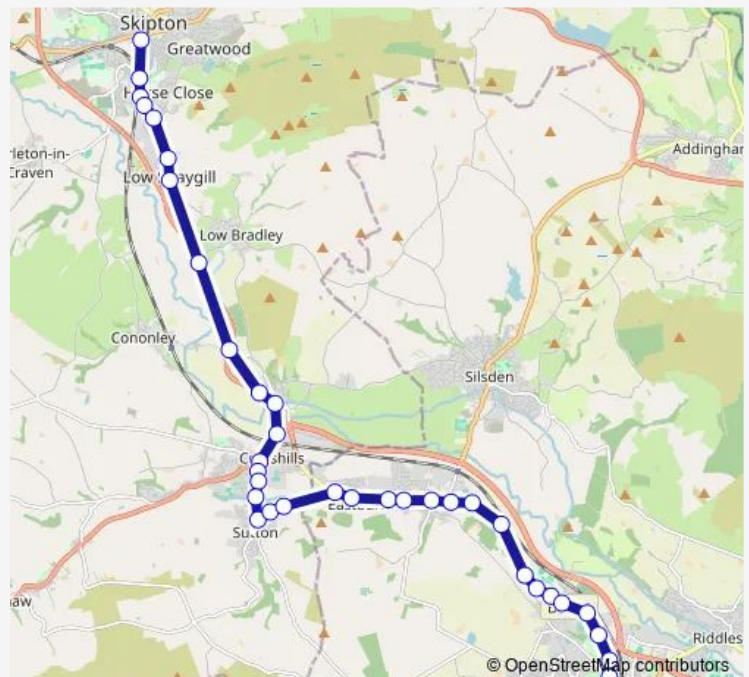

### Route schedule

Bus Station Stand 5 — Bus Station stand G

Monday 06:20-23:40

Tuesday 06:20-23:40

Wednesday 06:20-23:40

Thursday 06:20-23:40

Friday 06:20-23:40

Saturday 07:02-23:40

### Route info

Direction: Bus Station Stand 5

Stops: 37

Trip Duration: 0 hour 35 min

■ 66 — Skipton - Keighley

BusMaps

Airedale Hospital Main Entrance

Thornhill Road

## Route schedule

Bus Station stand G — Bus Station Stand 5

Monday 05:45-23:00

---

Tuesday 05:45-23:00

---

Wednesday 05:45-23:00

---