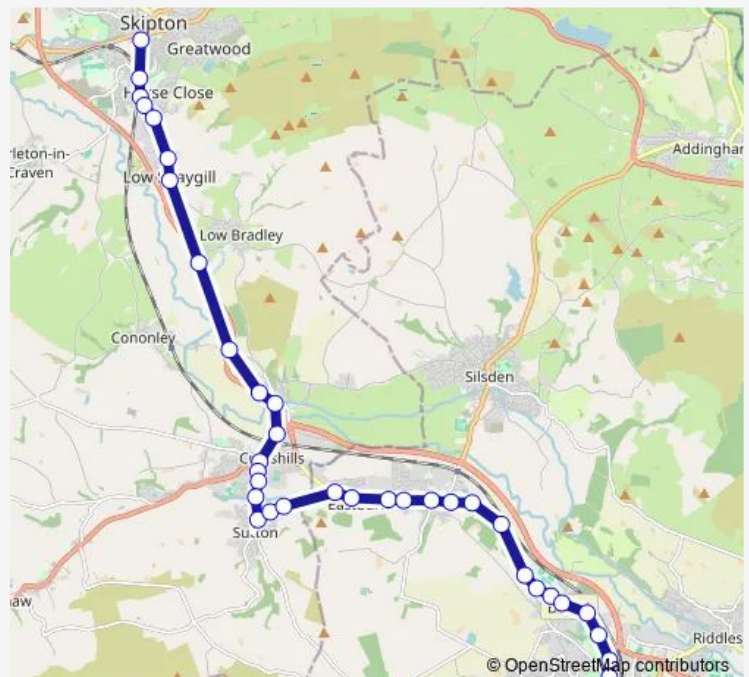

### Route schedule

Bus Station Stand 5 — Bus Station stand G

Monday 06:20-23:40

Tuesday 06:20-23:40

Wednesday 06:20-23:40

Thursday 06:20-23:40

Friday 06:20-23:40

Saturday 07:02-23:40

### Route info

Direction: Bus Station Stand 5

Stops: 37

Trip Duration: 0 hour 35 min

■ 66 — Skipton - Keighley

BusMaps

Airedale Hospital Main Entrance

Thornhill Road

## Route schedule

Bus Station stand G — Bus Station Stand 5

Monday 05:45-23:00

---

Tuesday 05:45-23:00

---

Wednesday 05:45-23:00

---