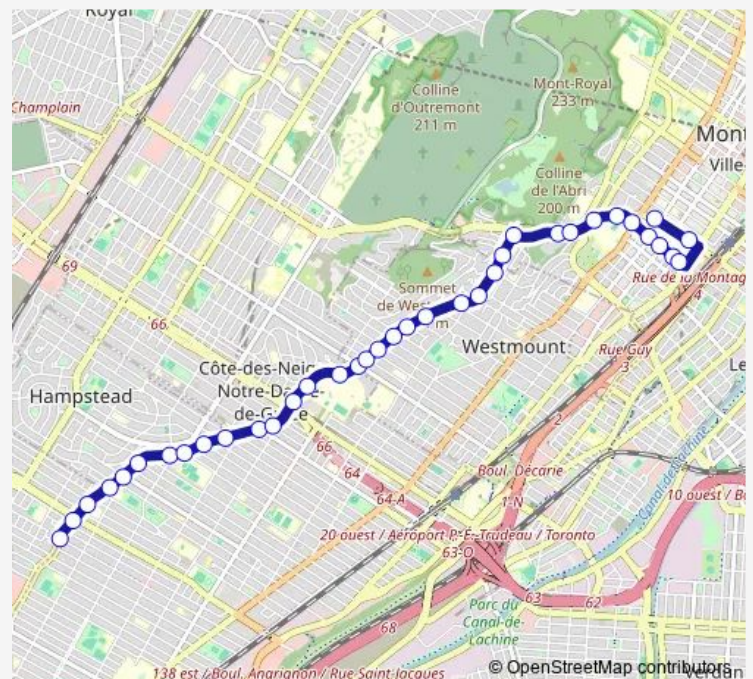

### Route schedule

Walkley / Côte-Saint-Luc — Guy / Lincoln

|           |                           |
|-----------|---------------------------|
| Monday    | 05:12-00:31 <sup>+1</sup> |
| Tuesday   | 05:12-00:31 <sup>+1</sup> |
| Wednesday | 05:12-00:31 <sup>+1</sup> |
| Thursday  | 05:12-00:31 <sup>+1</sup> |
| Friday    | 05:12-00:31 <sup>+1</sup> |
| Saturday  | 05:30-01:00 <sup>+1</sup> |
| Sunday    | 06:00-00:30 <sup>+1</sup> |

### Route info

Direction: Walkley / Côte-Saint-Luc

Stops: 37

Trip Duration: 0 hour 28 min

66 — The Boulevard

The Boulevard / Westmount

The Boulevard / Clarke

The Boulevard / Mount-Pleasant

## Direction

Saint-Mathieu / René-Lévesque — Walkley / Côte-Saint-Luc

35 stops

[Open route schedule](#)

Saint-Mathieu / René-Lévesque

Guy / René-Lévesque

Guy / Lincoln

de la Côte-des-Neiges / Sherbrooke