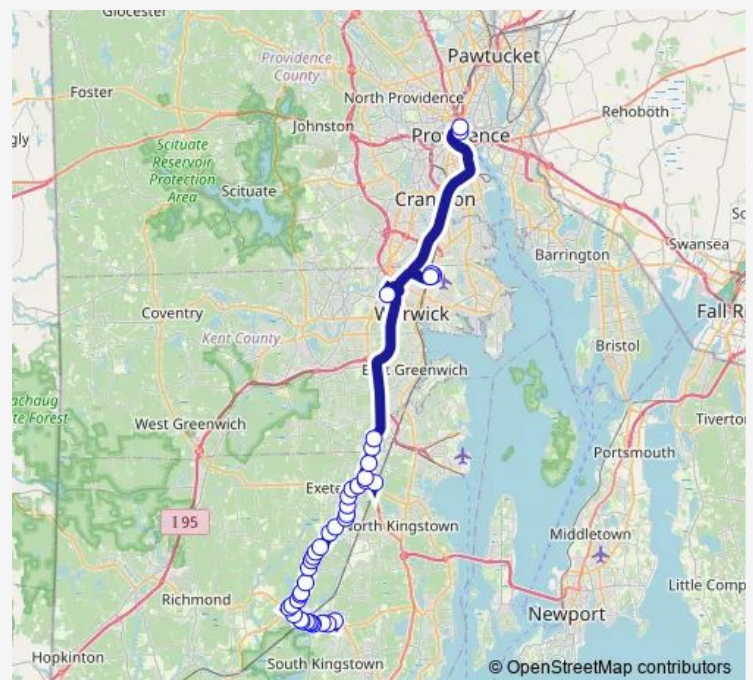

Monday 06:04-23:24

Tuesday 06:04-23:24

Wednesday 06:04-23:24

Thursday 06:04-23:24

Friday 06:04-23:24

Saturday 07:45-21:30

Sunday 07:45-21:30

Route info

Direction: Providence Station (Park Row W before Exchange)

Stops: 38

Trip Duration: 1 hour 5 min

66 — Providence - URI Kingston/Ccri Warwick

RI-2 opposite First

535 S County Trail (RI-2)

RI-2 at Oak Harbour Village

RI-2 opposite Yawgoo Valley

RI-2 opposite Wolf Rock

2115 S County Trail (RI-2)

RI-2 before Waites Corner

RI-2 & RI-138

Kingstown after W Kingstown Park

Kingstown before Fairgrounds

Kingston Railroad Station

Kingstown after Watson

Kingstown opposite Independence

Kingstown opposite Ryan Center

Kingstown at Graduate Village Apartments

Lower College before Bayberry

URI Kingston (Memorial Union)

Direction

URI Kingston (Memorial Union) — Park Row West
(Drop-off Only)