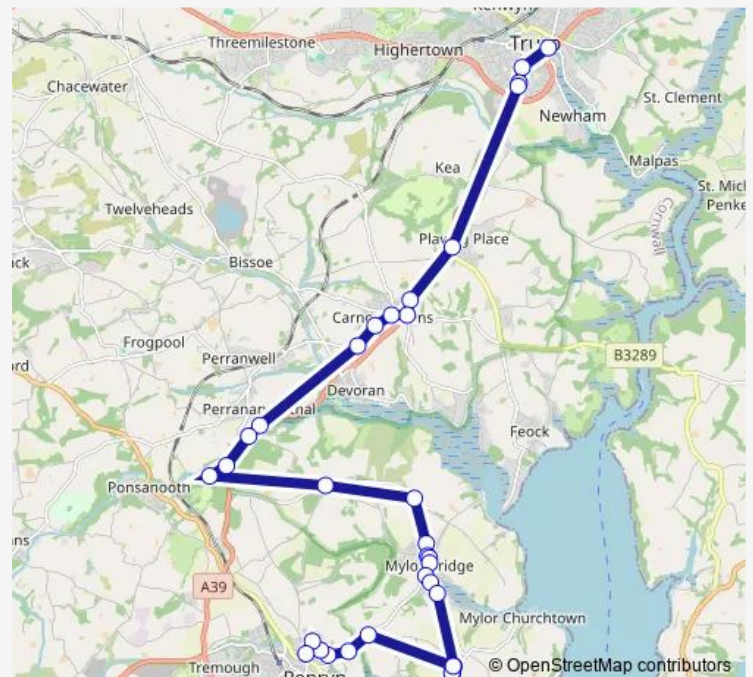

### Direction

Bus Station — Truro Hill

36 stops

[Open route schedule](#)

Bus Station

Lander Monument

High School

Merchant House

### Route schedule

Bus Station — Truro Hill

Monday 13:40

Tuesday 13:40

Wednesday 13:40

Thursday 13:40

Friday 13:40

Saturday 13:40

### Route info

Direction: Bus Station

Stops: 36

Trip Duration: 0 hour 45 min

■ 66 — Penryn - Truro

Penoweth

Six Turnings

Penryn Turn

## Route info

Direction: Truro Hill

Stops: 33

Trip Duration: 0 hour 49 min

Bus Shelter

The Forge

Bus Shelter

Merchant House