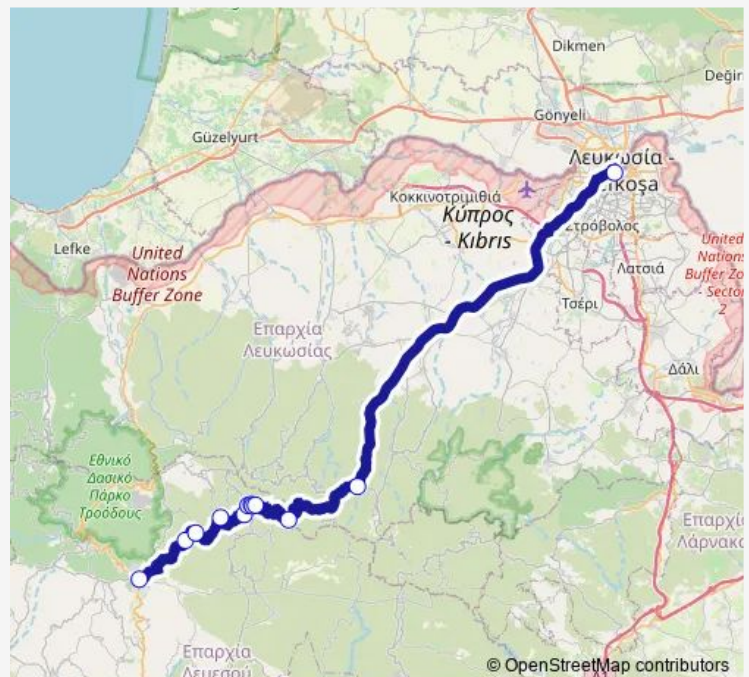

Route schedule

Distrato Pelendriou 2 — Dionysios Solomos Square D

Monday	06:15
Tuesday	06:15
Wednesday	06:15
Thursday	06:15
Friday	06:15
Saturday	07:15
Sunday	—

Route info

Direction: Distrato Pelendriou 2

Stops: 12

Trip Duration: 1 hour 45 min

Direction

Dionysios Solomos Square D — Distrato Pelendriou 1

14 stops

[Open route schedule](#)

Dionysios Solomos Square D

Apliki

Wednesday 12:50

Thursday 12:50

Friday 12:50

Saturday 14:00

Sunday —

Route info

Direction: Dionysios Solomos Square D

Stops: 14