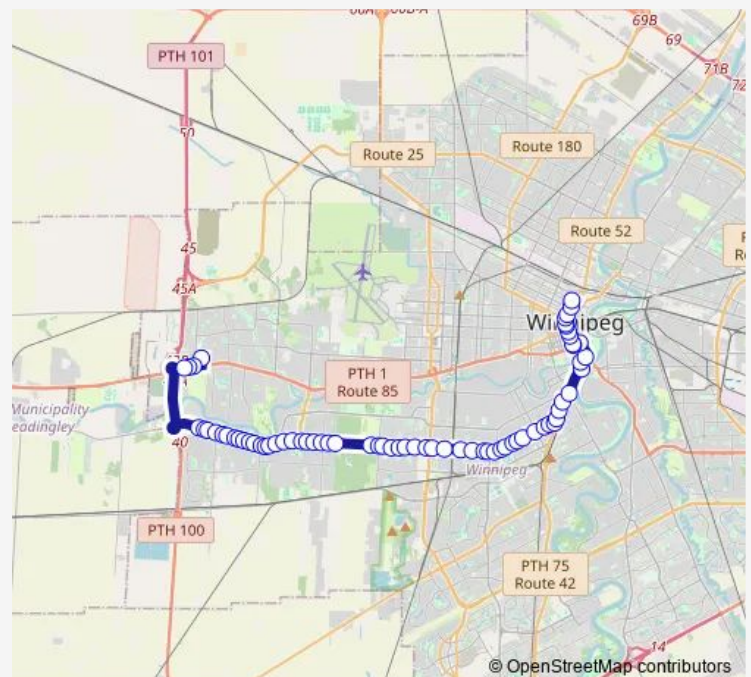

Southbound Donald at York

Eastbound Broadway at Smith

Southbound Main at Broadway (Union Station)

Southbound Queen Elizabeth at Stradbrook

Southbound Southwest Transitway at Harkness Station

Southbound Southwest Transitway at Osborne Station

Southbound Pembina at Warsaw

Southbound Pembina at Fleet

Southbound Pembina at Scotland

Westbound Grant at Arbuthnot

Westbound Grant at Lilac

Westbound Grant at Stafford

Route schedule

Westbound Rupert at Princess — Eastbound Unicity at Unicity Terminal (66, 98)

Monday	05:52-00:50 ⁺¹
Tuesday	05:52-00:50 ⁺¹
Wednesday	05:52-00:50 ⁺¹
Thursday	05:52-00:50 ⁺¹
Friday	05:52-00:50 ⁺¹
Saturday	06:27-17:54
Sunday	—

Route info

Direction: Westbound Rupert at Princess

Stops: 69

Trip Duration: 0 hour 51 min

66 — Grant

Westbound Grant at Guelph

Westbound Grant at Wilton

Westbound Grant at Rockwood

Westbound Grant at Thurso

Westbound Grant at Nathaniel

Westbound Grant at Heath