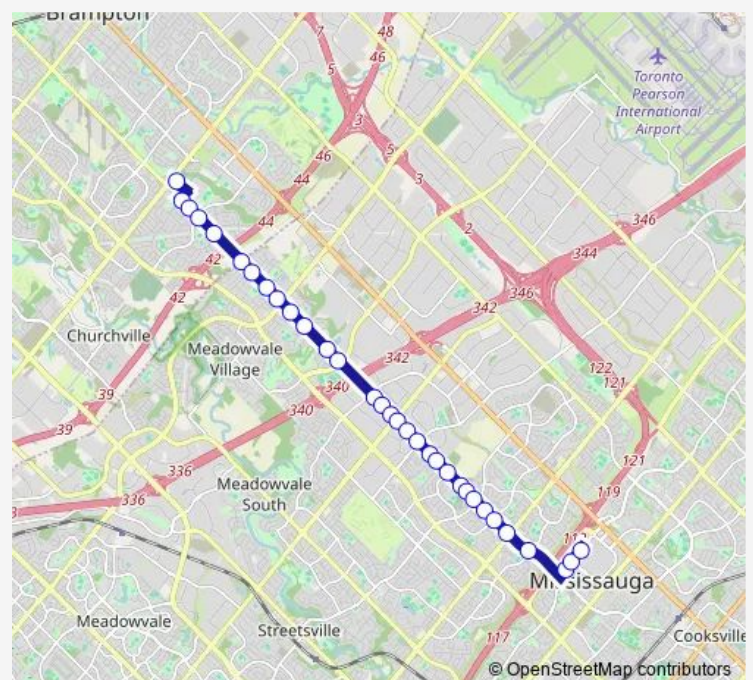

### Route schedule

City Centre Transit Terminal Platform F — Sheridan College Brampton Campus

Monday 04:54-01:05<sup>+1</sup>

Tuesday 05:10-01:05<sup>+1</sup>

Wednesday 05:10-01:05<sup>+1</sup>

Thursday 05:10-01:05<sup>+1</sup>

### Route info

Direction: City Centre Transit Terminal Platform F

Stops: 30

Trip Duration: 0 hour 31 min

66 — Mclaughlin

Mclaughlin Rd At Derry Rd

Mclaughlin Rd At Derrydale Rd

Mclaughlin Rd At Panhellenic Dr