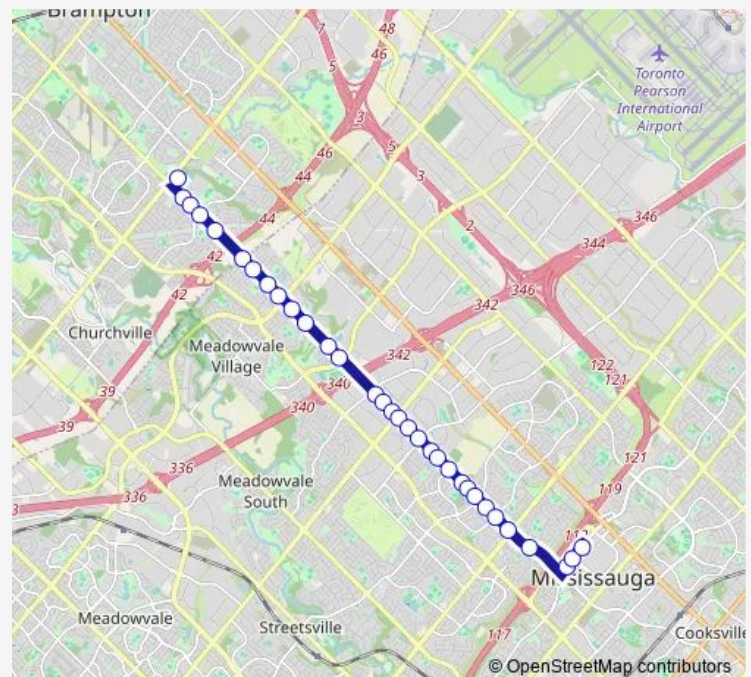

### Route schedule

City Centre Transit Terminal Platform F — Sheridan College Brampton Campus

Monday 04:54-00:54<sup>+1</sup>

Tuesday 05:10-00:54<sup>+1</sup>

Wednesday 01:31-00:54<sup>+1</sup>

Thursday 05:10-00:54<sup>+1</sup>

### Route info

Direction: City Centre Transit Terminal Platform F

Stops: 30

Trip Duration: 0 hour 32 min

66 — Mclaughlin

Mclaughlin Rd At Derry Rd

Mclaughlin Rd At Derrydale Rd

Mclaughlin Rd At Panhellenic Dr