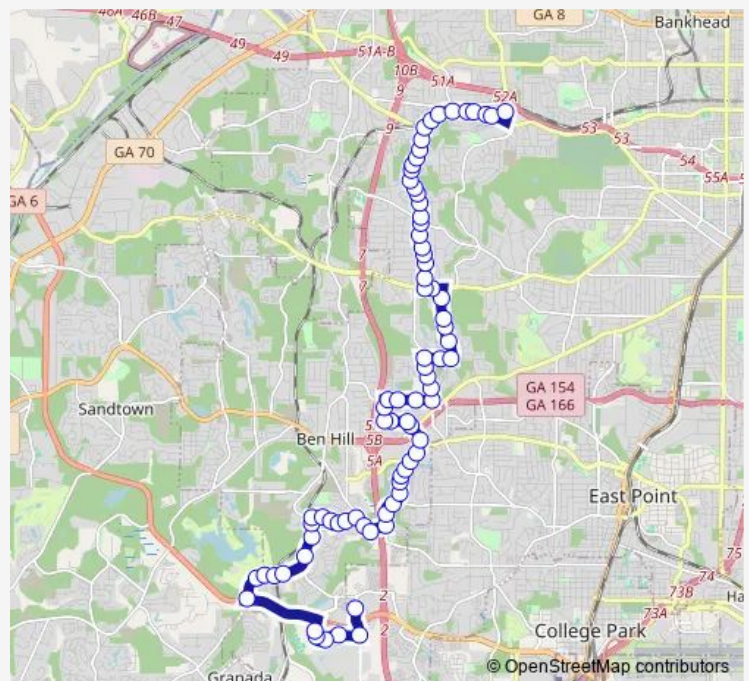

Lynhurst DR SW @ Lynn CIR Sw

Lynhurst DR SW @ Lynn DR Sw

Lynhurst DR @ Benjamin E Mays Dr

Lynhurst DR @ Benjamin E Mays Dr

Lynhurst DR SW @ Spreading OAK DR Sw

Lynhurst DR SW @ Hazelwood DR Sw

Route schedule

Hamilton E Holmes Station - BUS Loop — N COMMERCE DR @ MARKETPLACE BLVD

| | |
|-----------|-------------|
| Monday | 05:10-23:50 |
| Tuesday | 05:10-23:50 |
| Wednesday | 05:10-23:50 |
| Thursday | 05:10-23:50 |
| Friday | 05:10-23:50 |
| Saturday | 05:50-23:50 |
| Sunday | 05:50-23:50 |

Route info

Direction: Hamilton E Holmes Station - BUS Loop

Stops: 69

Trip Duration: 0 hour 49 min

66 — Lynhurst Drive / Princeton Lakes

Lynhurst DR SW @ Valleydale DR Sw

Lynhurst DR SW @ Mangum LN Sw

Lynhurst DR SW @ Lynway LN Sw

Lynhurst DR SW @ Cascade RD Sw

Childress DR SW @ 1860

Childress DR SW @ McMurray DR Sw

Childress DR SW @ 2007

Childress DR SW @ Panther Trl

Panther TRL @ Star Mist Dr

MT Gilead RD SW @ Imperial CIR Sw

MT Gilead RD SW @ Meadowlane DR Sw