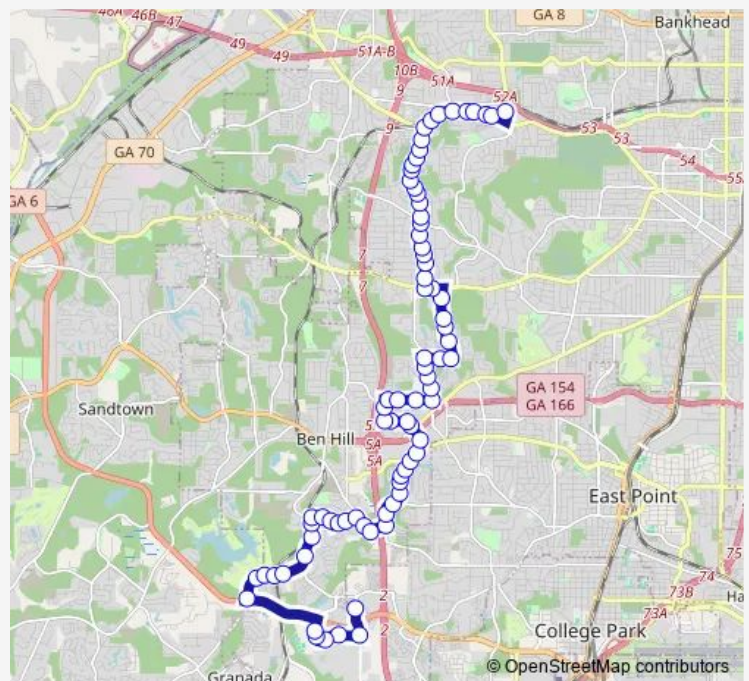

Lynhurst DR SW @ Lynhurst CIR Sw

Lynhurst DR SW @ Rebecca DR Sw

Lynhurst DR @ Westport Way

Lynhurst DR SW @ Ivan Hill DR Sw

Lynhurst DR SW @ Rabun DR Sw

Lynhurst DR SW @ Lynn CIR Sw

Lynhurst DR SW @ Lynn DR Sw

Lynhurst DR @ Benjamin E Mays Dr

Lynhurst DR @ Benjamin E Mays Dr

Lynhurst DR SW @ Spreading OAK DR Sw

Lynhurst DR SW @ Hazelwood DR Sw

### Route schedule

Hamilton E Holmes Station - BUS Loop — N Commerce DR @ Marketplace Blvd

Monday 05:10-23:50

Tuesday 05:10-23:50

Wednesday 05:10-23:50

Thursday 05:10-23:50

Friday 05:10-23:50

Saturday 05:50-23:50

### Route info

Direction: Hamilton E Holmes Station - BUS Loop

Stops: 69

Trip Duration: 0 hour 49 min

66 — Lynhurst Drive / Princeton Lakes

Lynhurst DR SW @ Valleydale DR Sw

Lynhurst DR SW @ Mangum LN Sw

Lynhurst DR SW @ Lynway LN Sw