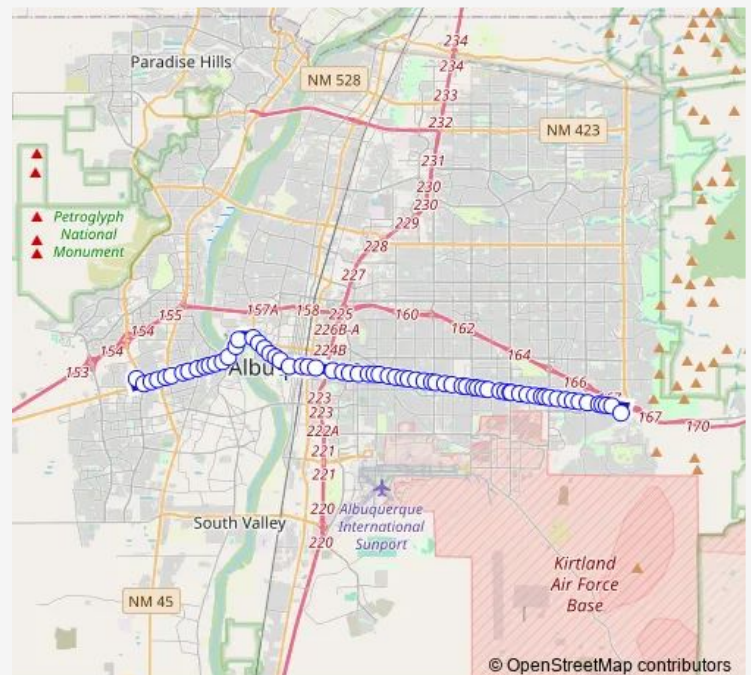

### Route schedule

Cutc Bay C — Wenonah @ Tramway

Monday 05:39-22:29

Tuesday 05:39-22:29

Wednesday 05:39-22:29

Thursday 05:39-22:29

Friday 05:39-22:29

Saturday 06:08-22:40

### Route info

Direction: Cutc Bay C

Stops: 69

Trip Duration: 0 hour 58 min

66 — Central Avenue

Central @ 10th

Gold @ 5th

1st @ Central (Atc)