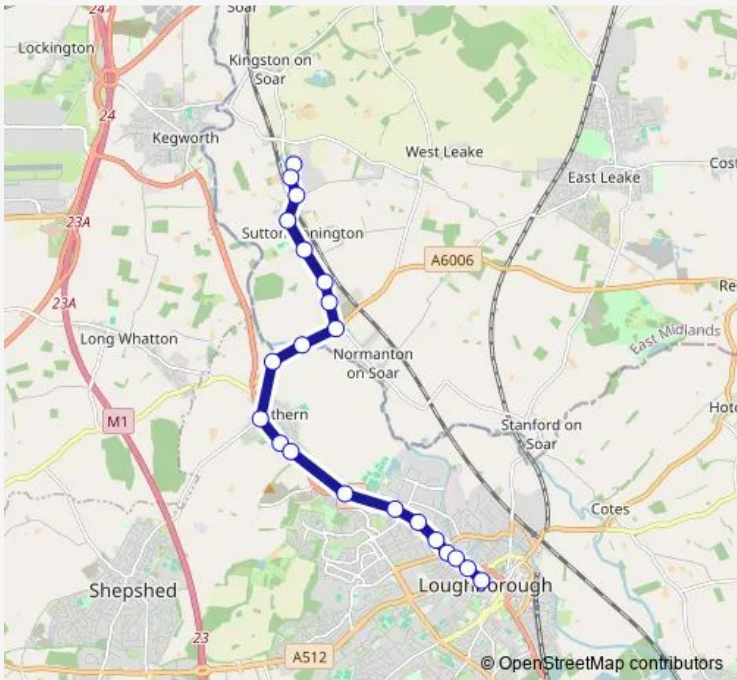

Bus 66 Sutton Bonington Campus - Loughborough

[Go to website](#)

Direction
 University of Nottingham Campus — Swan Street
 21 stops
[Open route schedule](#)

- University of Nottingham Campus
- Agricultural College
- Landcroft Lane
- St Michaels Church
- St Annes Lane
- Orchard Close
- Charnwood Avenue
- Moor Lane
- Upper Holme
- Caravan Park
- Shepshed Road
- Anchor Inn
- Edward Phillipps Road
- Pear Tree View
- Bishop Meadow Road
- Retail Park
- Kings Avenue
- Belton Road
- Leopold Street
- Derby Road
- Swan Street

Route schedule
 University of Nottingham Campus — Swan Street

Monday	07:10-17:25
Tuesday	07:10-17:25
Wednesday	07:10-17:25
Thursday	07:10-17:25
Friday	07:10-17:25
Saturday	07:10-17:25
Sunday	—

Route info
 Direction: University of Nottingham Campus
 Stops: 21
 Trip Duration: 0 hour 20 min

Derby Road

Leopold Street

Belton Road

Kings Avenue

Knightthorpe Road

Retail Park

Pear Tree View

Edward Phillipps Road

Tuesday 07:30-17:50

Wednesday 07:30-17:50

Thursday 07:30-17:50

Friday 07:30-17:50

Saturday 07:30-17:50

Sunday —

Route info

Direction: Swan Street