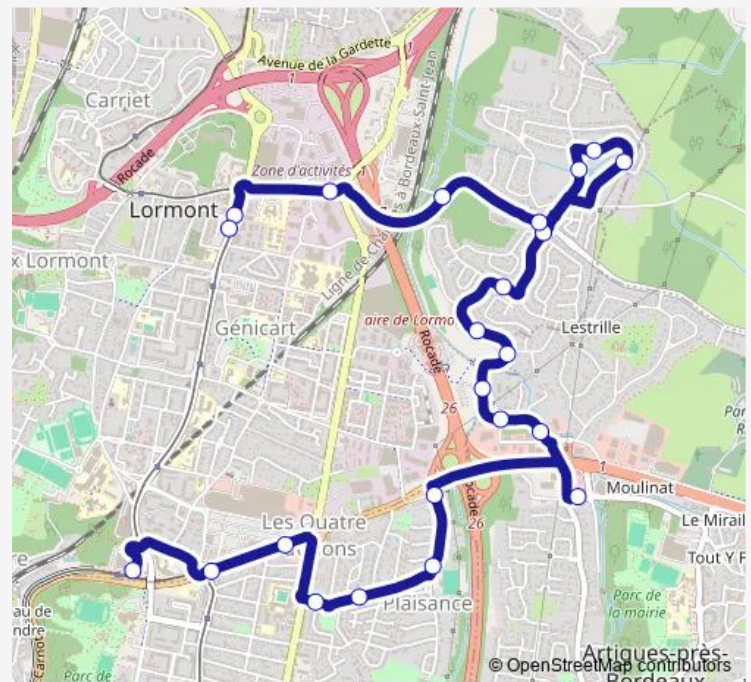

### Direction

Buttinière — Lauriers Terminus

23 stops

[Open route schedule](#)

Buttinière

Place des 2 Villes (vers Rocade)

4 Pavillons (vers Rocade)

Brossolette

### Route schedule

Buttinière — Lauriers Terminus

Monday 06:30-21:10

Tuesday 06:30-21:10

Wednesday 06:30-21:10

Thursday 06:30-21:10

Friday 06:30-21:10

Saturday 06:30-21:10

### Route info

Direction: Buttinière

Stops: 23

Trip Duration: 0 hour 26 min

66 — Locale 66

Lauriers (Tram A)

Lauriers Terminus

## Route info

Direction: Lauriers Terminus

Stops: 22

Trip Duration: 0 hour 23 min

66 Bus time schedules and route maps are available in an offline PDF at [busmaps.com](https://busmaps.com). Use the [busmaps.com](https://busmaps.com) website to see live bus times, train schedule or subway schedule, and step-by-step directions for all public transit in Bordeaux