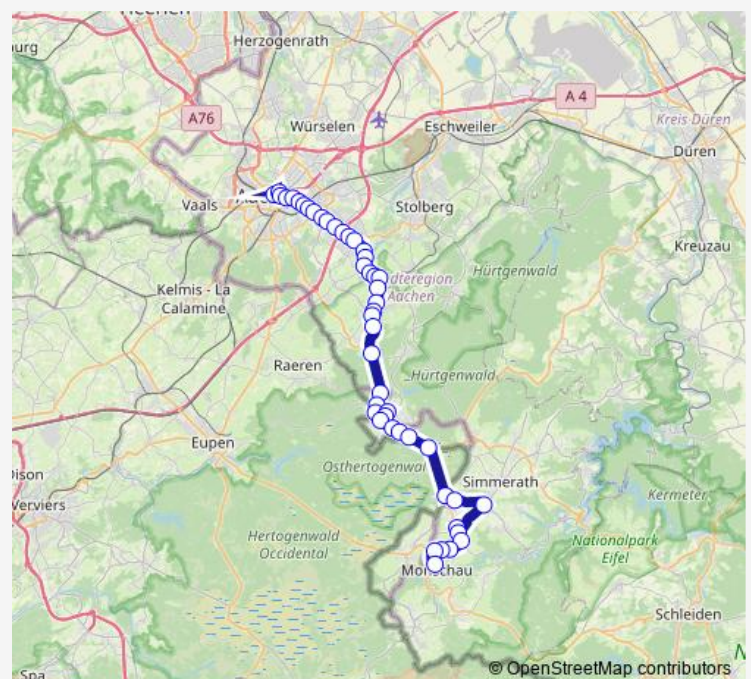

### Route schedule

Aachen, Walheim — Aachen, Brand Schulzentrum

Monday 07:21

Tuesday 07:21

Wednesday 07:21

Thursday 07:21

Friday 07:21

Saturday 07:21

### Route info

Direction: Aachen, Walheim

Stops: 13

Trip Duration: 0 hour 16 min