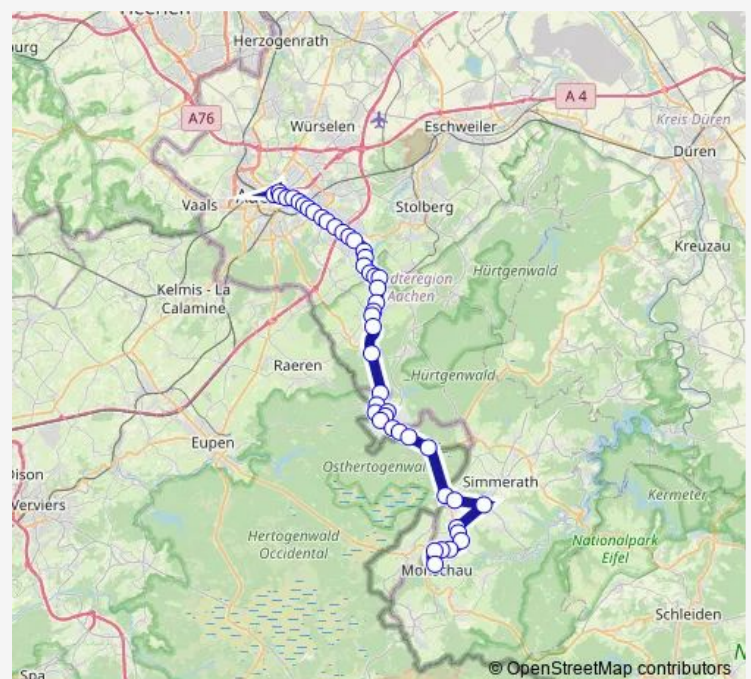

### Route schedule

Aachen, Walheim — Aachen, Brand Schulzentrum

Monday

—

Tuesday

—

Wednesday

07:21

### Route info

Direction: Aachen, Walheim

Stops: 13

Trip Duration: 0 hour 16 min

## Direction

Aachen, Bushof — Monschau, Altstadt

47 stops

[Open route schedule](#)

Aachen, Bushof

Aachen, Hansemannplatz

Aachen, Kaiserplatz

Aachen, Scheibenstraße