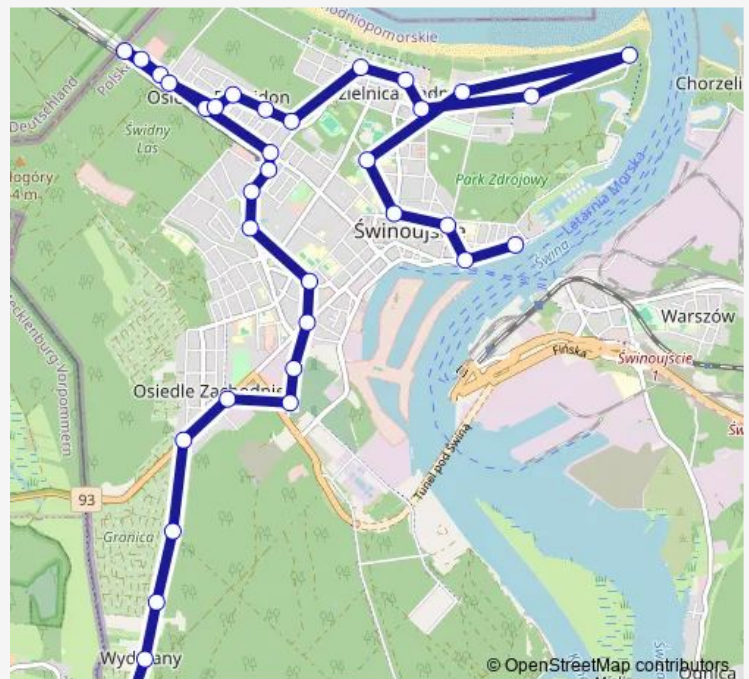

Tuesday 20:10-21:07

Wednesday 20:10-21:07

Thursday 20:10-21:07

Friday 20:10-21:07

Saturday 20:26-21:26

Sunday 20:26-21:06

Route info

Direction: Wydrzany

Stops: 7

Trip Duration: 0 hour 9 min

66

Direction

Wydrzany — Kapitanat Portu

35 stops

[Open route schedule](#)

Wydrzany

Route schedule

Wydrzany — Kapitanat Portu

Monday 06:16-18:10

Tuesday 06:16-18:10

Wednesday 06:16-18:10

Thursday 06:16-18:10

Friday 06:16-18:10

Saturday 06:16-18:30

Sunday 09:16-18:30

Route info

Direction: Wydrzany

Stops: 35

Trip Duration: 0 hour 57 min

Rusałka

Grodek

Uzdrowskowa - Interferie