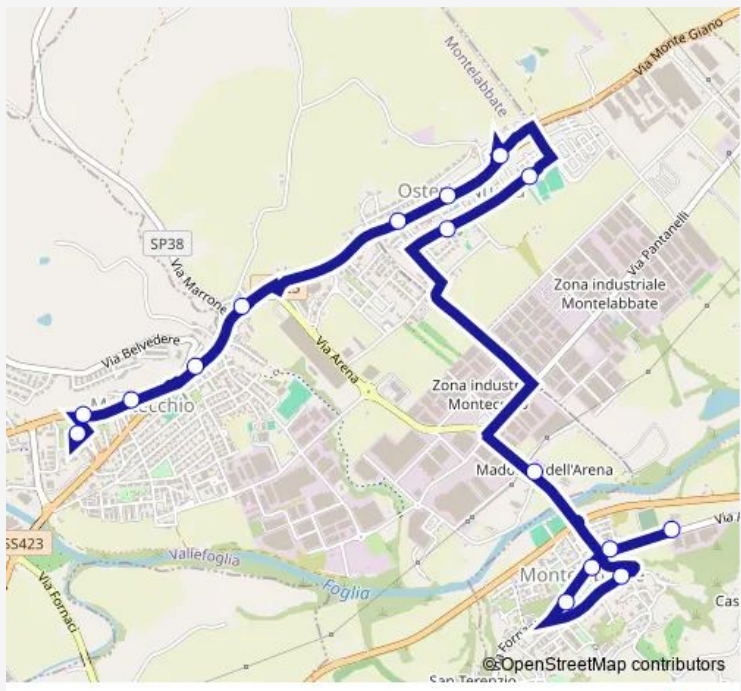

Bus 66 Montelabbate-Montecchio

[Go to website](#)

Direction
 Risasa 7 (Montelabbate-cimitero) — Montecchio (Pio La Torre)
 16 stops
[Open route schedule](#)

- Risasa 7 (Montelabbate-cimitero)
- Risara 8 (Montelabbate)
- Montelabbate (Municipio)
- Zambonini 2 (Montelabbate)
- Zambonini 1 (Montelabbate)
- Montelabbate (Arena)
- Via Verdi (Osteria Nuova)
- Osteria Nuova (Gramsci)
- Provinciale 2
- Provinciale 3 (Osteria Nuova-centro)
- Provinciale 4 (C.Comm.)
- XXI Gennaio 1 (Cimitero Inglesi)
- XXI Gennaio 2
- XXI Gennaio 3
- XXI Gennaio 4 (Usl)
- Montecchio (Pio La Torre)

Route info
 Direction: Risasa 7 (Montelabbate-cimitero)
 Stops: 16
 Trip Duration: 0 hour 15 min

Direction

Montecchio (Pio La Torre) — Risasa 7 (Montelabbate-cimitero)

16 stops

[Open route schedule](#)

Montecchio (Pio La Torre)

Risasa 7 (Montelabbate-cimitero)

Route schedule

Montecchio (Pio La Torre) — Risasa 7 (Montelabbate-cimitero)

Monday 09:55-10:50

Tuesday 09:55-10:50

Wednesday 09:55-10:50

Thursday 10:50

Friday 09:55-10:50

Saturday 09:55-10:50

Sunday —

Route info

Direction: Montecchio (Pio La Torre)

Stops: 16

Trip Duration: 0 hour 20 min

66 Bus time schedules and route maps are available in an offline PDF at busmaps.com. Use the busmaps.com website to see live bus times, train schedule or subway schedule, and step-by-step directions for all public transit in Montelabbate