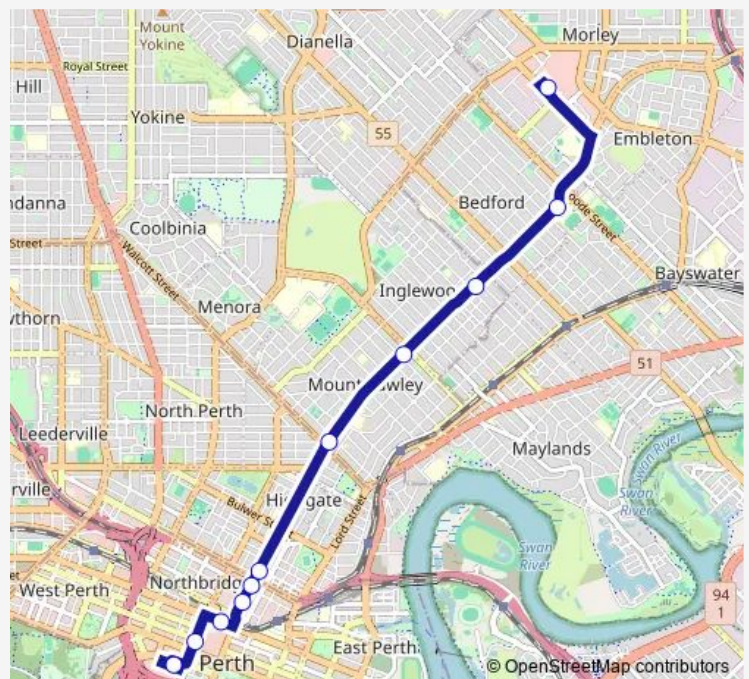

Route schedule

Morley Bus Stn Stand 7 — Elizabeth Quay Bus Stn Stand A5

Monday 07:12-08:06

Tuesday 07:12-08:06

Wednesday 07:12-08:06

Thursday 07:12-08:06

Friday 07:12-08:06

Saturday —

Sunday —

Route info

Direction: Morley Bus Stn Stand 7

Stops: 11

Trip Duration: 0 hour 32 min

Direction

Elizabeth Quay Bus Stn Stand A6 — Morley Bus Stn Stand 8

11 stops

[Open route schedule](#)

Elizabeth Quay Bus Stn Stand A6

William St Stand 5

Wellington St Stand 6

Beaufort St Museum

Beaufort St After Aberdeen St

Beaufort St After Newcastle St

Beaufort St Before Grosvenor Rd

Wednesday 16:29-17:25

Thursday 16:29-17:25

Friday 16:29-17:25

Saturday —

Sunday —

Route info

Direction: Elizabeth Quay Bus Stn Stand A6

Stops: 11