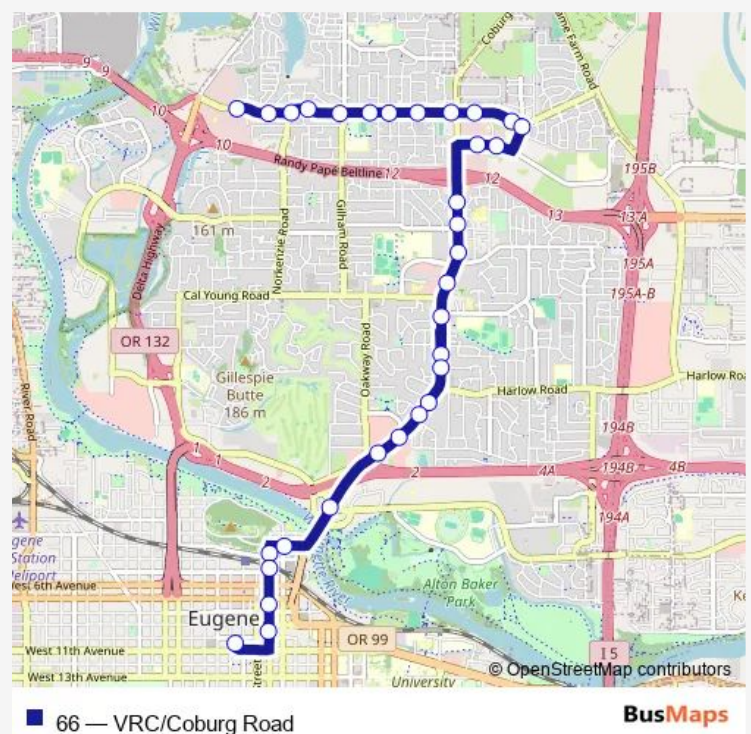

N/S of Willagillespie W of Country Club (Oml)

E/S of Willagillespie S of VR Dr

W/S of VR Way S of VR Dr

W/S of VR Way S of VR Inn

VRC Sta, Bay B-outbound

E/S of Goodpstre Is S of VR Dr

E/S of Goodpstre Isl (1st stop N of Vrdr)

Eugene Station, Bay R — S/S of Green Acres W of Applewood

Monday 05:53-21:30

Tuesday 05:53-21:30

Wednesday 05:53-21:30

Thursday 05:53-21:30

Friday 05:53-21:30

Saturday 06:58-21:30

Sunday 07:55-20:30

Route info

Direction: Eugene Station, Bay R

Stops: 24

Trip Duration: 0 hour 22 min

S/S of Goodstre Is E of Goodstre Lp

S/S of Green Acres E of Delta Hwy

S/S of Green Acres W of Applewood

Direction

Direction: S/S of Green Acres W of Applewood

Stops: 32

Trip Duration: 0 hour 25 min

W/S of Coburg N of Oakway

W/S of Coburg N of Club Rd

N/S of 3rd E of High

W/S of Pearl N of 4th

W/S of Pearl N of 5th