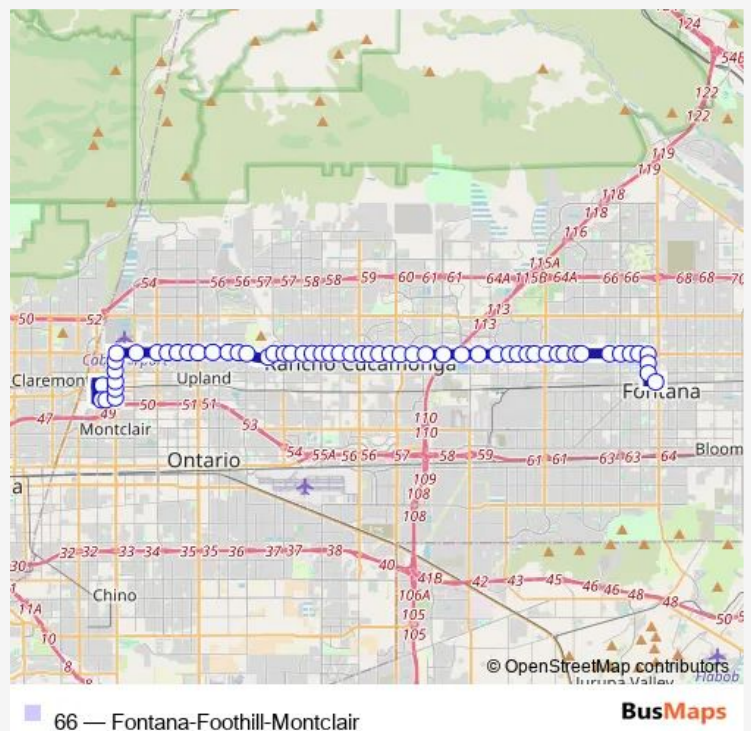

Foothill @ Sacred Heart Wb Fs

Foothill @ Day Creek Wb Fs

Foothill @ Rochester Wb Fs

Route schedule

Fontana Metrolink Transit Center — Montclair Transit Center

Monday 04:10-22:35

Tuesday 04:10-22:35

Wednesday 04:10-22:35

Thursday 04:10-22:35

Friday 04:10-22:35

Saturday 05:17-21:17

Sunday 06:00-19:17

Route info

Direction: Fontana Metrolink Transit Center

Stops: 53

Trip Duration: 1 hour 5 min