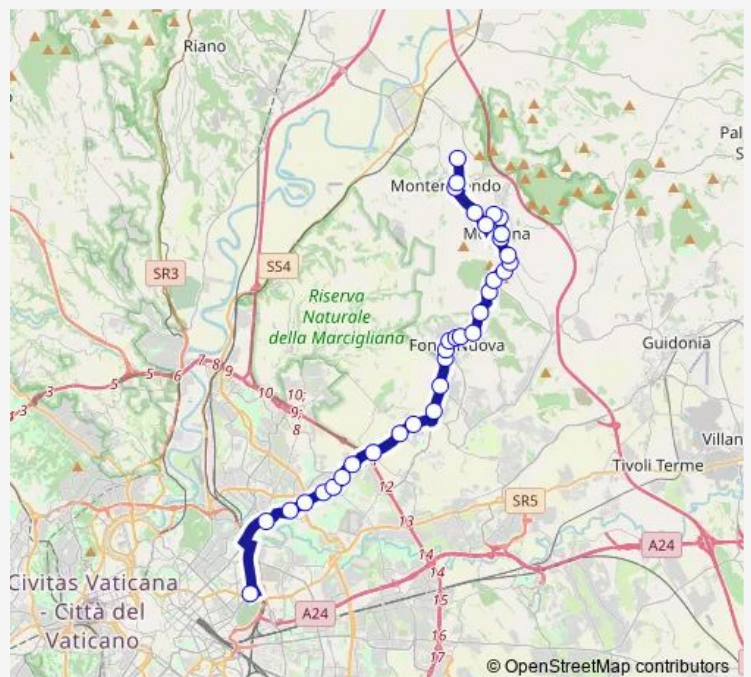

Monday 06:30-07:00

Tuesday 06:30-07:00

Wednesday 06:30-07:00

Thursday 06:30-07:00

Friday 06:30-07:00

Saturday —

Sunday —

**Route info**

Direction: Roma | Stazione Tiburtina FS # f15136

Stops: 34

Trip Duration: 1 hour 2 min

Roma Tiburtina - Monterotondo # Mr301d

Fonte Nuova | Parco Trentani # f13912

Mentana | Via Nomentana Via Romitorio # f13913