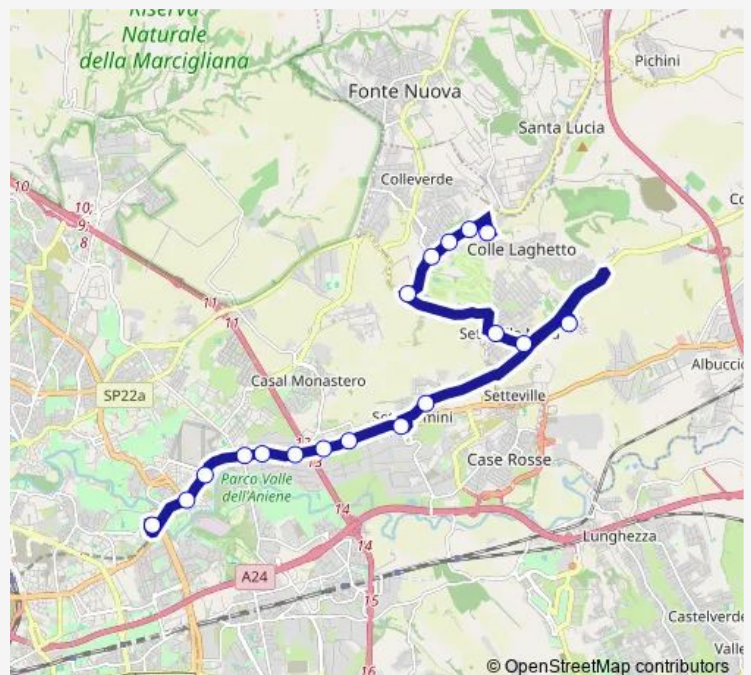

Bus Roma Ponte Mammolo - Marco Simone # Pi900d

[Go to website](#)

Direction

Roma | Ponte Mammolo (Metro B) # f9014 — Guidonia | Marco Simone Via Tacito # f16000

18 stops

[Open route schedule](#)

- Roma | Ponte Mammolo (Metro B) # f9014
- Roma | Rebibbia (Metro B) # f11767
- Roma | Via Tiburtina Via Nasini # f11768
- Roma | Via Tiburtina Via Tor Cervara # f11770
- Roma | Via Tiburtina Via Tivoli # f11771
- Roma | Via Tiburtina Via Pesenti # f11772
- Roma | Via Tiburtina Via Castel Madama # f11773
- Roma | Via Tiburtina Via Sambuci # f11774
- Roma | Via Tiburtina (Settecamini) # f11776
- Roma | Casal Bianco via Trevi nel Lazio # f00096
- Guidonia | Collina del Sole # f5793
- Guidonia | Via M.Simone Via Valle dell'Aniene # f99925
- Guidonia | Via M.Simone Valle dell'Aniene # f99923
- Guidonia | Via Palombarese Via Simone # f13997
- Guidonia | Parco Azzurro # f13998
- Guidonia | Via Palombarese (Km 18) # f13999
- Guidonia | Via Palombarese Via Ginestre # f14000
- Guidonia | Marco Simone Via Tacito # f16000

Route schedule

Roma | Ponte Mammolo (Metro B) # f9014 — Guidonia | Marco Simone Via Tacito # f16000

Monday	07:25-18:35
Tuesday	07:25-18:35
Wednesday	07:25-18:35
Thursday	07:25-18:35
Friday	07:25-18:35
Saturday	08:00-18:30
Sunday	—

Route info

Direction: Roma | Ponte Mammolo (Metro B) # f9014

Stops: 18

Trip Duration: 0 hour 45 min

Roma Ponte Mammolo - Marco Simone # Pi900d

Bus time schedules and route maps are available in an offline PDF at busmaps.com. Use the busmaps.com website to see live bus times, train schedule or subway schedule, and step-by-step directions for all public transit in Rome