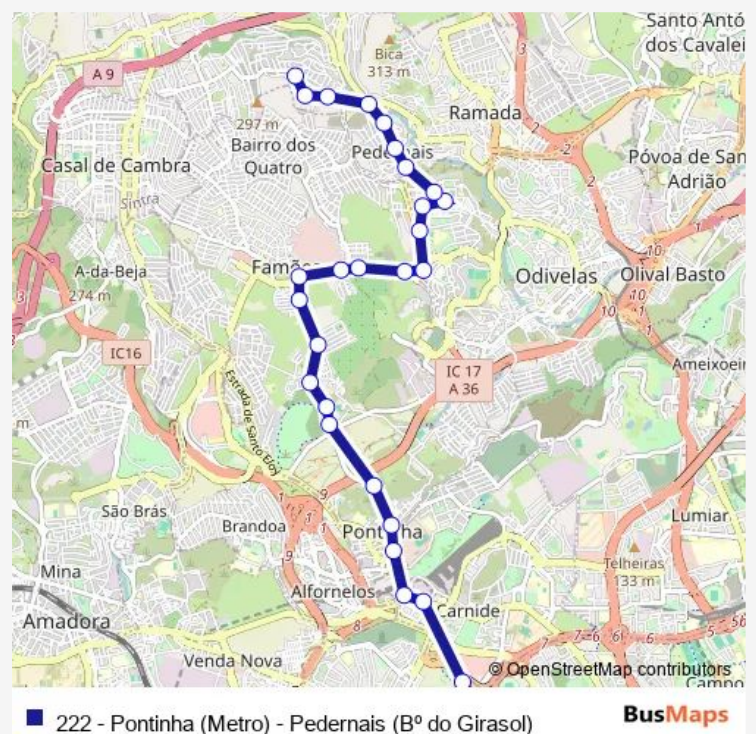

Monday 06:30-00:10⁺¹

Tuesday 06:30-00:10⁺¹

Wednesday 06:30-00:10⁺¹

Thursday 06:30-00:10⁺¹

Friday 06:30-00:10⁺¹

Saturday 06:25-20:31

Sunday 07:26

Route info

Direction: Lisboa (Colégio Militar)

Stops: 27

Trip Duration: 0 hour 30 min

222 - Pontinha (Metro) - Pedernais (B° do Girasol)

Alvajar (R Principal) (X) Ramada

Alvajar (R Alfredo Ruas 52)

Pedernais (R Alfredo Ruas)