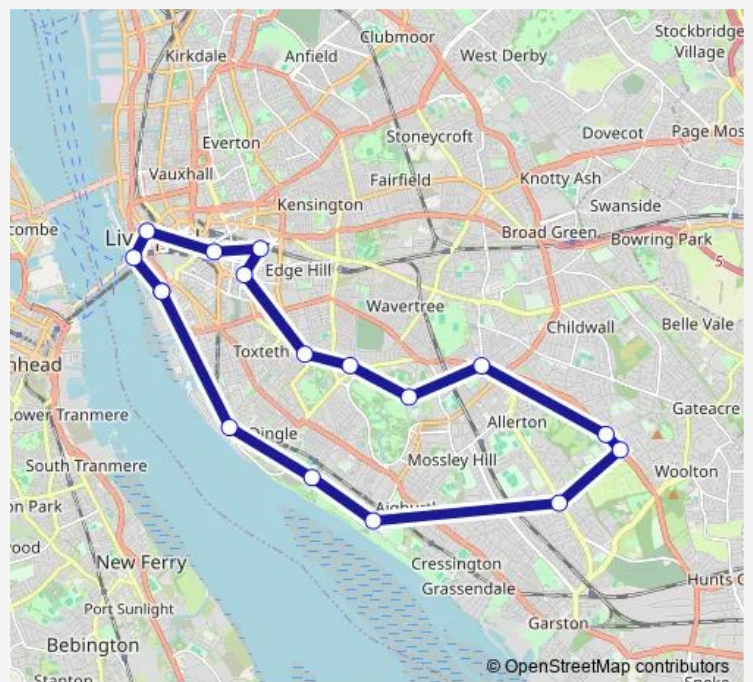

### Direction

Salthouse Quay — Salthouse Quay

17 stops

[Open route schedule](#)

- Salthouse Quay
- Brunswick Street
- Old Hall Street
- Adelphi Hotel
- Brownlow Hill
- Arrad Street
- Kingsley Road
- Hartington Road
- Merebank Court
- Penny Lane
- Beaconsfield Road
- Vale Road
- Forthlin Road
- Otterspool Drive
- Festival Gardens
- Royden Way
- Salthouse Quay

### Route schedule

Salthouse Quay — Salthouse Quay

Monday	10:30-14:30
Tuesday	10:30-14:30
Wednesday	10:30-14:30
Thursday	10:30-14:30
Friday	10:30-14:30
Saturday	10:30-14:30
Sunday	10:30-14:30

### Route info

Direction: Salthouse Quay

Stops: 17

Trip Duration: 1 hour 35 min

CBT Bus time schedules and route maps are available in an offline PDF at [busmaps.com](https://busmaps.com). Use the [busmaps.com](https://busmaps.com) website to see live bus times, train schedule or subway schedule, and step-by-step directions for all public transit in Liverpool