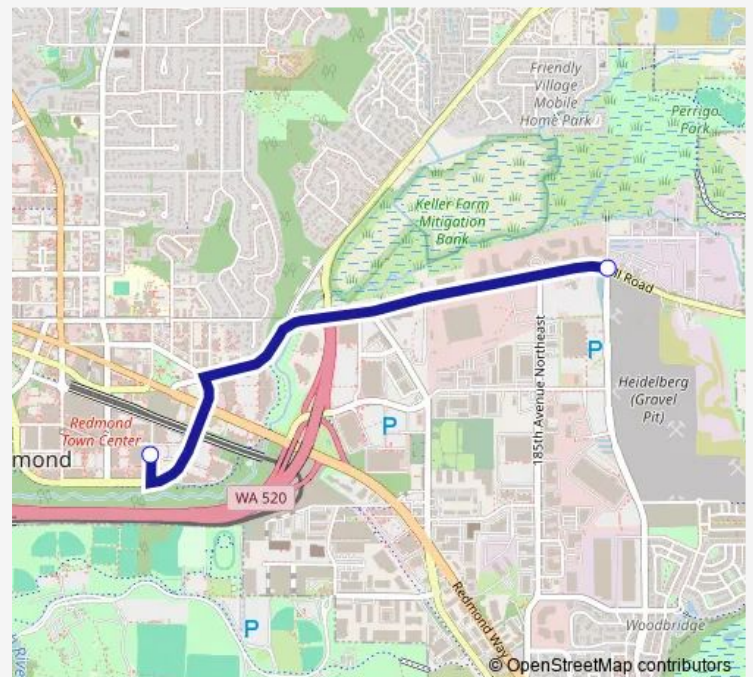

Bus RTC Garage-Mill Am

[Go to website](#)

Direction

RTC Garage — Millenium A

2 stops

[Open route schedule](#)

RTC Garage

Millenium A

Route schedule

RTC Garage — Millenium A

Monday	09:30-11:30
Tuesday	09:30-11:30
Wednesday	09:30-11:30
Thursday	09:30-11:30
Friday	09:30-11:30
Saturday	—
Sunday	—

Route info

Direction: RTC Garage

Stops: 2

Trip Duration: 0 hour 16 min

■ RTC Garage-Mill Am

Bus time schedules and route maps are available in an offline PDF at busmaps.com. Use the busmaps.com website to see live bus times, train schedule or subway schedule, and step-by-step directions for all public transit in Redmond