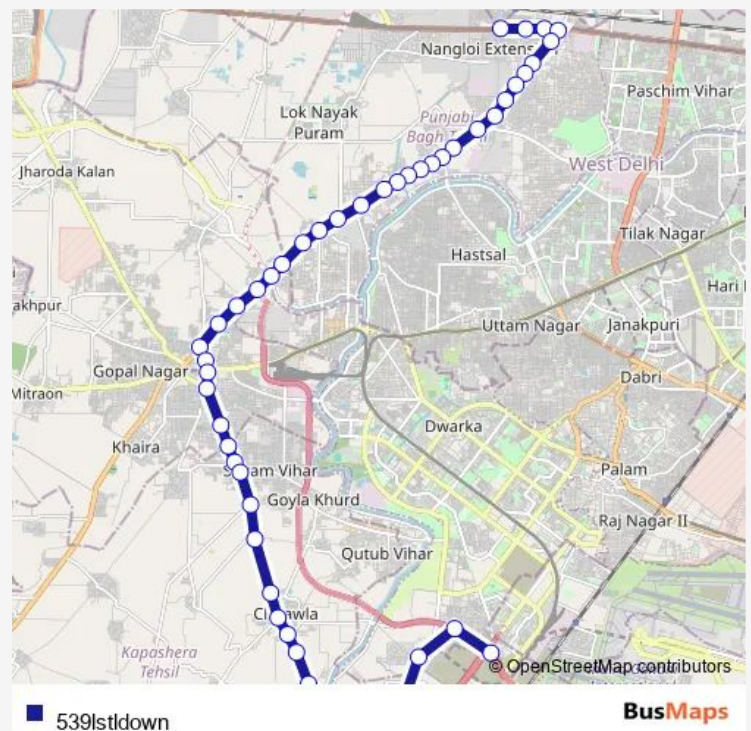

Satya Vihar / Chanchal Park

Bakkarwala Crossing

Baprola Village

Route schedule

Qamruddin Nagar Terminal — Dwarka Sec 22 Cluster Depot

Monday 00:06-23:50

Tuesday 00:06-23:50

Wednesday 00:06-23:50

Thursday 00:06-23:50

Friday 00:06-23:50

Saturday 00:06-23:50

Sunday 00:06-23:50

Route info

Direction: Qamruddin Nagar Terminal

Stops: 48

Trip Duration: 1 hour 45 min

539Istldown

BusMaps

Baprola School

Airforce Station (Banicamp)

Jai Vihar

Dichau Kalan Depot

Nirmal Vihar

Udaseen Ashram