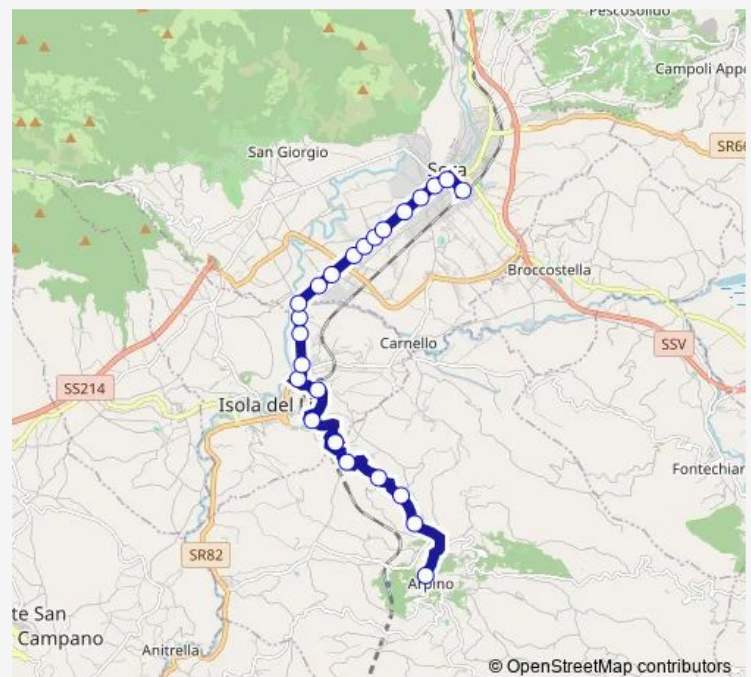

Monday 07:45

Tuesday 07:45

Wednesday 07:45

Thursday 07:45

Friday 07:45

Saturday —

Sunday —

Route info

Direction: Arpino | Piazzale Rotondi # f6820

Stops: 24

Trip Duration: 0 hour 30 min

Arpino - Sora # So782d

Sora | Piazza Garibaldi # f5888

Sora | Ist. Simoncelli # f5889

Sora | Stazione FS # f5890

Bus time schedules and route maps are available in an offline PDF at busmaps.com. Use the busmaps.com website to see live bus times, train schedule or subway schedule, and step-by-step directions for all public transit in Isola del Liri