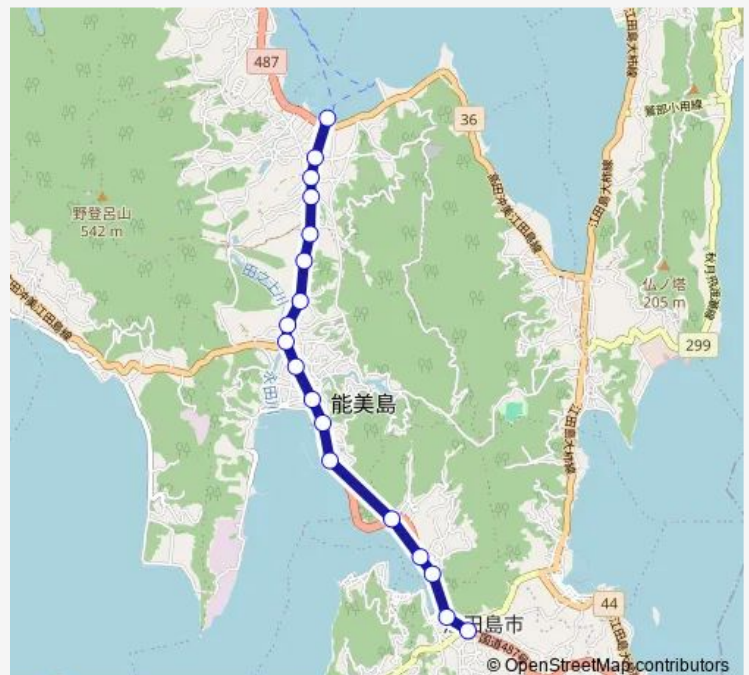

Route schedule

大柿高校前 — 中町棧橋

Monday 06:00-20:52

Tuesday 06:00-20:52

Wednesday 06:00-20:52

Thursday 06:00-20:52

Friday 06:00-20:52

Saturday 06:00-20:52

Sunday 06:00-20:52

Route info

Direction: 大柿高校前

Stops: 18

Trip Duration: 0 hour 14 min

■ 大柿高校・鹿川・中町棧橋

大柿高校・鹿川・中町棧橋 Bus time schedules and route maps are available in an offline PDF at busmaps.com. Use the busmaps.com website to see live bus times, train schedule or subway schedule, and step-by-step directions for all public transit in Etajima