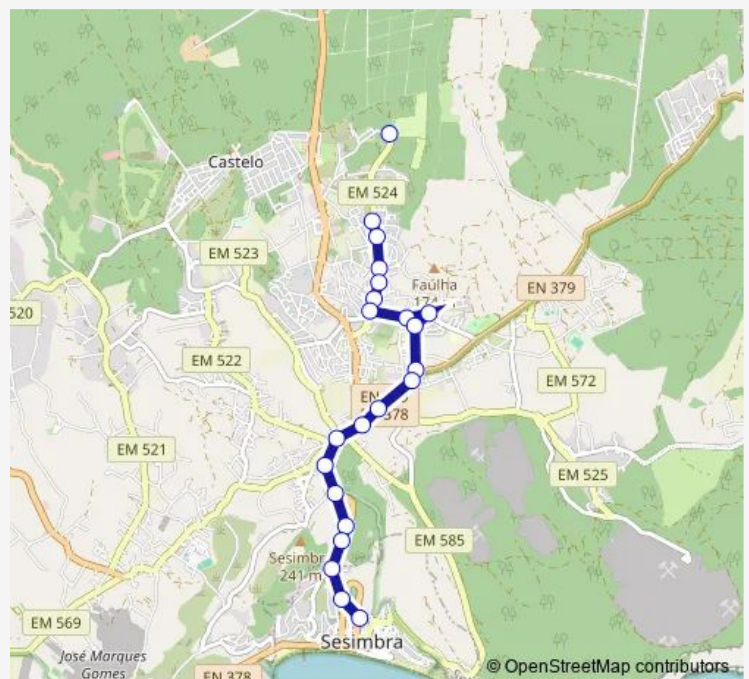

Wednesday —

Thursday —

Friday —

Saturday —

Sunday —

Route info

Direction: Ch Cotovia (P Campismo Valbom)

Stops: 22

Trip Duration: 0 hour 20 min

243 - Charneca DA Cotovia/P. Campismo Valbom - Sesimbra (via Sampaio)

Sesimbra (Terminal)

Bus time schedules and route maps are available in an offline PDF at busmaps.com. Use the busmaps.com website to see live bus times, train schedule or subway schedule, and step-by-step directions for all public transit in Setubal