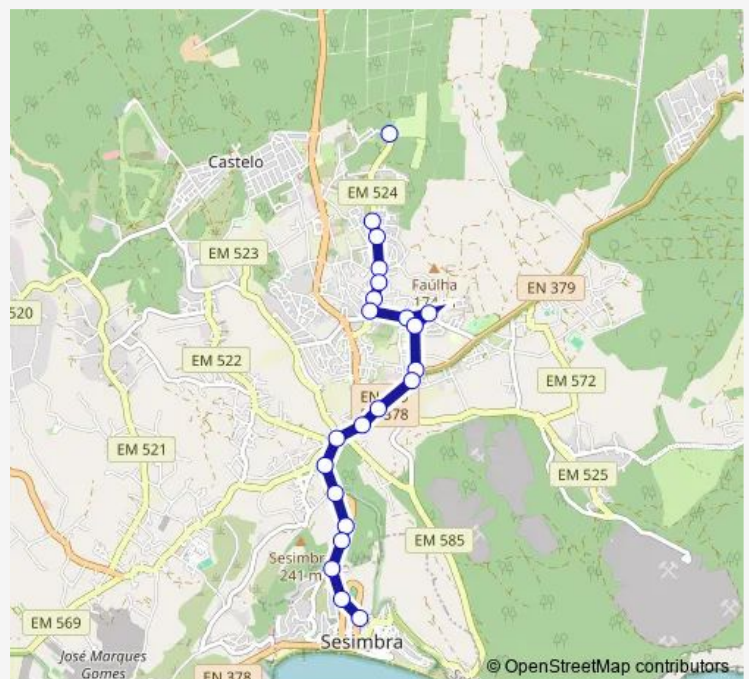

Wednesday —

Thursday —

Friday —

Saturday —

Sunday —

Route info

Direction: Ch Cotovia (P Campismo Valbom)

Stops: 22

Trip Duration: 0 hour 20 min

243 - Charneca DA Cotovia/P. Campismo Valbom - Sesimbra (via Sampaio)

Sesimbra (Terminal)

Bus time schedules and route maps are available in an offline PDF at busmaps.com. Use the busmaps.com website to see live bus times, train schedule or subway schedule, and step-by-step directions for all public transit in Setubal